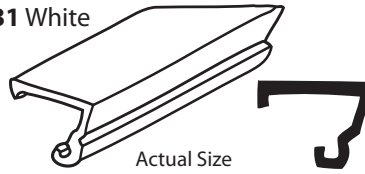

Any questions, call your  
Account Specialist @ 800.842.0974

Glazing Channels, Beads, Wedges

#019-128 Dark Gray  
#019-129 White

#019-130 Black  
#019-131 White

#019-132 White

#019-134 White  
#019-135 Lt. Gray