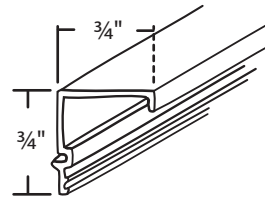

#020-121 Black