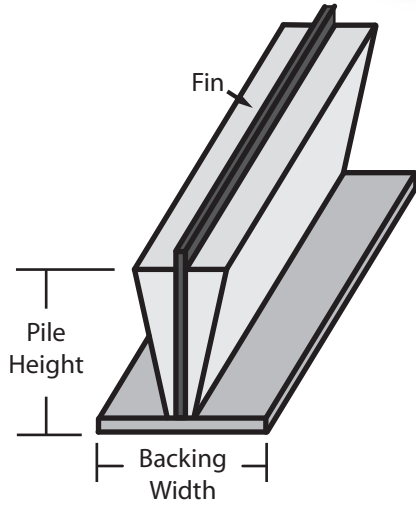

**Weather Stripping**

\*As stipulated in AAMA 701.2-74 specification for pile weather strip

Pile Height	Soft Touch Fin		High Fin		Non-Fin	
	.187 Wide	.270 Wide	.187 Wide	.270 Wide	.187 Wide	.270 Wide
Part #	#021-	#021-	#021-	#021-	#021-	#021-
0.150	18715F	27015F	18715HF	27015HF	18715	27015
0.160	18716F	27016F	18716HF	27016HF	18716	27016
0.170	18717F	27017F	18717HF	27017HF	18717	27017
0.180	18718F	27018F	18718HF	27018HF	18718	27018
0.190	18719F	27019F	18719HF	27019HF	18719	27019
0.200	18720F	27020F	18720HF	27020HF	18720	27020
0.210	18721F	27021F	18721HF	27021HF	18721	27021
0.220	18722F	27022F	18722HF	27022HF	18722	27022
0.230	18723F	27023F	18723HF	27023HF	18723	27023
0.240	18724F	27024F	18724HF	27024HF	18724	27024
0.250	18725F	27025F	18725HF	27025HF	18725	27025
0.260	18726F	27026F	18726HF	27026HF	18726	27026
0.270	18727F	27027F	18727HF	27027HF	18727	27027
0.280	18728F	27028F	18728HF	27028HF	18728	27028
0.290	18729F	27029F	18729HF	27029HF	18729	27029
0.300	18730F	27030F	18730HF	27030HF	18730	27030
0.310	18731F	27031F	18731HF	27031HF	18731	27031
0.320	18732F	27032F	18732HF	27032HF	18732	27032
0.330	18733F	27033F	18733HF	27033HF	18733	27033
0.340	18734F	27034F	18734HF	27034HF	18734	27034
0.350	18735F	27035F	18735HF	27035HF	18735	27035
0.360	18736F	27036F	18736HF	27036HF	18736	27036
0.370	18737F	27037F	18737HF	27037HF	18737	27037
0.380	18738F	27038F	18738HF	27038HF	18738	27038
0.390	18739F	27039F	18739HF	27039HF	18739	27039
0.400	18740F	27040F	18740HF	27040HF	18740	27040
0.410	18741F	27041F	18741HF	27041HF	18741	27041
0.420	18742F	27042F	18742HF	27042HF	18742	27042
0.430	18743F	27043F	18743HF	27043HF	18743	27043
0.440	18744F	27044F	18744HF	27044HF	18744	27044
0.450	18745F	27045F	18745HF	27045HF	18745	27045

Customized widths from .140" up to .310 for under and oversized T-Slots.  
 Colors: G-Grey; W-White; BL-Black  
 Other backing widths available.  
 Minimums may be required for certain sizes and colors.