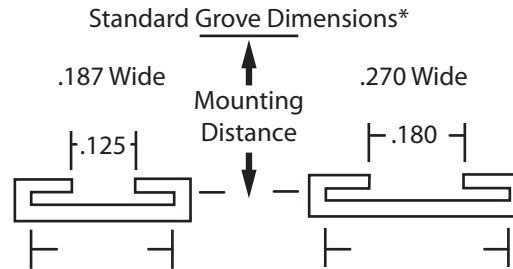

**Weather Stripping**

\*As stipulated in AAMA 701.2-74 specification for pile weather strip

Pile Height	Soft Touch Fin		High Fin		Non-Fin	
	.187 Wide	.270 Wide	.187 Wide	.270 Wide	.187 Wide	.270 Wide
Part #	#021-	#021-	#021-	#021-	#021-	#021-
0.150	18715F	27015F	18715HF	27015HF	18715	27015
0.160	18716F	27016F	18716HF	27016HF	18716	27016
0.170	18717F	27017F	18717HF	27017HF	18717	27017
0.180	18718F	27018F	18718HF	27018HF	18718	27018
0.190	18719F	27019F	18719HF	27019HF	18719	27019
0.200	18720F	27020F	18720HF	27020HF	18720	27020
0.210	18721F	27021F	18721HF	27021HF	18721	27021
0.220	18722F	27022F	18722HF	27022HF	18722	27022
0.230	18723F	27023F	18723HF	27023HF	18723	27023
0.240	18724F	27024F	18724HF	27024HF	18724	27024
0.250	18725F	27025F	18725HF	27025HF	18725	27025
0.260	18726F	27026F	18726HF	27026HF	18726	27026
0.270	18727F	27027F	18727HF	27027HF	18727	27027
0.280	18728F	27028F	18728HF	27028HF	18728	27028
0.290	18729F	27029F	18729HF	27029HF	18729	27029
0.300	18730F	27030F	18730HF	27030HF	18730	27030
0.310	18731F	27031F	18731HF	27031HF	18731	27031
0.320	18732F	27032F	18732HF	27032HF	18732	27032
0.330	18733F	27033F	18733HF	27033HF	18733	27033
0.340	18734F	27034F	18734HF	27034HF	18734	27034
0.350	18735F	27035F	18735HF	27035HF	18735	27035
0.360	18736F	27036F	18736HF	27036HF	18736	27036
0.370	18737F	27037F	18737HF	27037HF	18737	27037
0.380	18738F	27038F	18738HF	27038HF	18738	27038
0.390	18739F	27039F	18739HF	27039HF	18739	27039
0.400	18740F	27040F	18740HF	27040HF	18740	27040
0.410	18741F	27041F	18741HF	27041HF	18741	27041
0.420	18742F	27042F	18742HF	27042HF	18742	27042
0.430	18743F	27043F	18743HF	27043HF	18743	27043
0.440	18744F	27044F	18744HF	27044HF	18744	27044
0.450	18745F	27045F	18745HF	27045HF	18745	27045

Customized widths from .140" up to .310 for under and oversized T-Slots.  
 Colors: G-Grey; W-White; BL-Black  
 Other backing widths available.  
 Minimums may be required for certain sizes and colors.