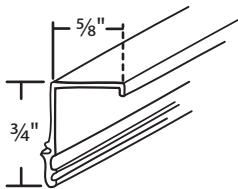

#020-124 Black