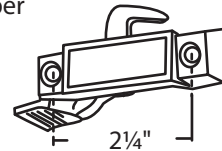

#02-10 Chrome
Die Cast
NLA use #02-07