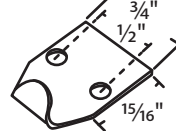

#081-21-BG Beige
#081-21-BLK Black
#081-21-WHT White
Zinc Die Cast
Face Mounted

#02-69
Stamped Steel
Face Mounted

#02-50 Chrome
Zinc Die Cast
Face Mounted

#02-746
Stamped Steel
Face Mounted
Binnings

#025-114 Brown
#025-114WHT White
Zinc Die Cast
Top Mount
Traco