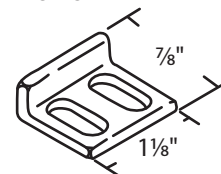

#03-197
White Bronze
Bronze Casting
SWS