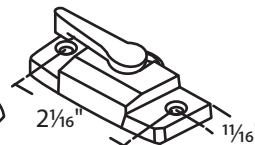

#081-03 Black
#08-03W White
Zinc Die Cast
Standard Cam