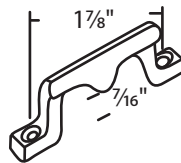

#03-17
White Bronze
Bronze Casting