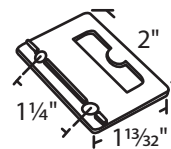

#02-745 Chrome
Zinc Die Cast
Alenco

#03-335
White Bronze
Bronze Casting

#50-716
Chrome
Zinc Die Cast
Crossly

#079-118
White Bronze

#079-119
White Bronze

#02-78 Unfinished
Zinc Die Cast
Air Control

Sorted by center hole to center hole dimensions