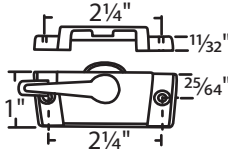

#020-242-50 White
Zinc Die Cast
Includes Keeper
Cam w/ 1/16" Pull-in
Truth Hardware