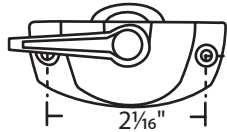

Sweep Locks

#014-10-11-03 Bronze
#014-10-11-32 White
Zinc Die Cast
Small Cam w/1/16" Pull-in
Truth Hardware

#014-10-12-22 Clay
#014-10-12-32 White
Zinc Die Cast
Large Cam w/1/8" Pull-in
Truth Hardware

#014-10-13-23 Chestnut Bronze
#014-10-13-32 White
Zinc Die Cast
Small Cam w/1/16" Pull-in
Truth Hardware

#014-10-14-11 Coppertone
#014-10-14-22 Clay
#014-10-14-24 Beige
#014-10-14-32 White
Zinc Die Cast
Large Cam w/1/8" Pull-in
Truth Hardware

Keeper #014-10-29
or #014-10-30

#014-68-32 White
#014-68-03-03 Bronze
Zinc Die Cast
Truth Hardware

#014-69-03 Bronze
#014-69-32 White
Zinc Die Cast
Truth Hardware

#014-91-01 White w/ Lugs*
#014-91-02 White w/o Lugs
Includes 2 keys
Truth Hardware

#014-101 White
Zinc Die Cast
Push Button Security Lock
Includes Keeper
Truth Hardware

#014-102-32A White A = 1/16"
#014-102-32B White A = 7/16"
Zinc Die Cast
Large Cam
Truth Hardware

Use w/ Keeper #014-102-32

#014-104-32A White A = 1/16"
#014-104-32B White A = 7/16"
Zinc Die Cast
Truth Hardware

Use w/ Keepers #014-102-32K
or #014-104-32K

#014-105-32A White A = 1/16"
#014-105-32B White A = 7/16"
Zinc Die Cast
Truth Hardware

Keeper #014-105-32K

#014-106-32A White 1/16"
#014-106-32B White 7/16"
Zinc Die Cast
Truth Hardware

Keeper #014-102-32K

#014-107-03 Bronze
#014-107-51 Oil-Rubbed Bronze
3014-107-58 Brushed Brass
Zinc Die Cast
Restoration Locks
Truth Hardware

#014-108-32
White

Use w/ Keeper #014-108-32K
or #014-108-32K2

#020-701 White
#020-701CH Champagne
Zinc Die Cast
Pella

#025-24 Dark Bronze
Die Cast
Syn-Tech

#081-03 Black
#08-03W White
Zinc Die Cast
Standard Cam

#081-04 White
#081-04B Black
Zinc Die Cast

#081-05 Black
Cam w/1/16" Pull-in

#082-06 Driftwood
Zinc Die Cast
7/32" Cam Height
Peachtree