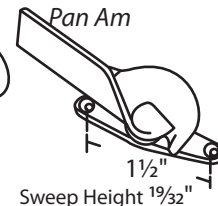

#02-17 Brite Zinc Die Cast
Pan Am