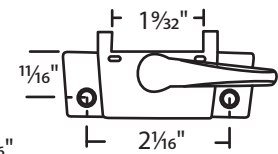

#081-04 White
#081-04B Black
Zinc Die Cast