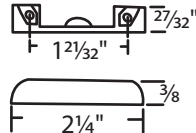

#020-410K
Champagne
Pella

Use w/ Sash Lock #020-410

#014-121-32 White
Zinc Die Cast
Truth Hardware