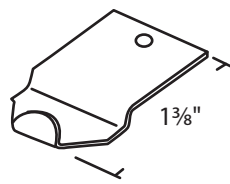

#02-55 Chrome Zinc Die Cast Face Mounted

#02-70 Stamped Steel Face Mounted

#02-77 Stamped Steel Face Mounted

#02-748 Stamped Steel Face Mounted

#020-82 Dichromate Acorn

Having problems opening the window or keeping it up?
Please call your account specialist @ 800.842.0974 to help you come up with a solution today!