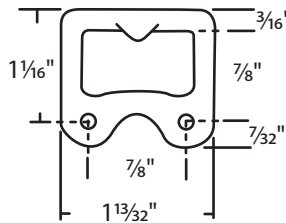

#014-124 White A = 1 1/2"
#014-125 White A = 1 3/16"
Zinc Die Cast
Face Mounted
Truth Hardware

#079-12
White Bronze

#02-60 Unfinished
Zinc Die Cast
Top Mounted

#02-63
White Bronze
Bronze Casting

#03-189
White Bronze