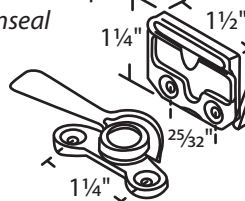

#02-121 Unfinished Zinc Die Cast
Includes Keeper
Alwinseal