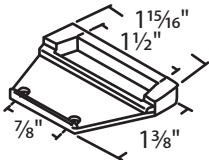

#02-755 Chrome
Zinc Die Cast
Face Mounted
Seasonall