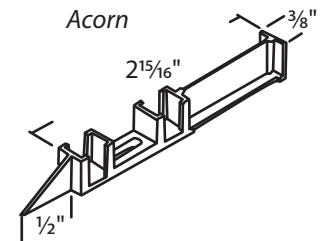

#02-55 Chrome Zinc Die Cast Face Mounted

#02-70 Stamped Steel Face Mounted

#02-77 Stamped Steel Face Mounted

#02-748 Stamped Steel Face Mounted

#020-82 Dichromate Acorn

Having problems opening the window or keeping it up?
Please call your account specialist @ 800.842.0974 to help you come up with a solution today!