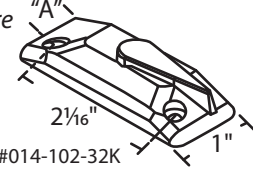

#014-104-32A White A = 1/16"
#014-104-32B White A = 7/16"
Zinc Die Cast
Truth Hardware

Use w/ Keepers #014-102-32K
or #014-104-32K