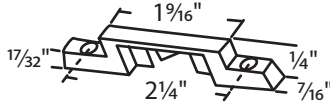

#02-738 Off-white

#014-160-32 White Zinc Die Cast Truth

#014-116 White Truth

#014-119-BK Black
#014-119-03 Bronze
#014-119-14 Antique Brass
#014-119-24 Beige Truth

#020-265-01 Pewter Traco Truth

#079-120 White Bronze Anti-Lockout