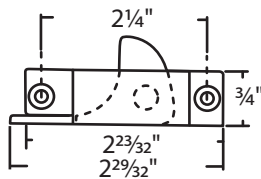

#079-06 White Bronze