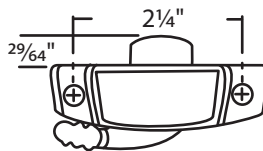

#081-07 Black
Zinc Die Cast