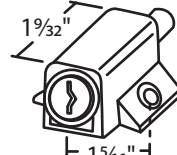

#025-29
Lock Comes w/
Two Keys
Black