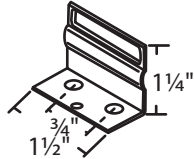

#02-741
Aluminum
Top Mount
Thermalgard