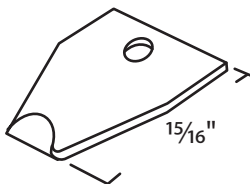

#02-55 Chrome Zinc Die Cast Face Mounted

#02-70 Stamped Steel Face Mounted

#02-77 Stamped Steel Face Mounted

#02-748 Stamped Steel Face Mounted

#020-82 Dichromate Acorn

Having problems opening the window or keeping it up?
Please call your account specialist @ 800.842.0974 to help you come up with a solution today!