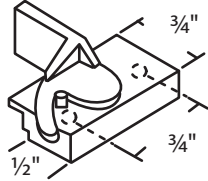

Sweep Locks

Sorted by center hole to center hole dimensions

#02-29* Unfinished Zinc Die Cast
#02-31 Unfinished Zinc Die Cast
Crossly

#02-41 Unfinished Zinc Die Cast
Portalume

#02-11LHBNZ
#02-11RHBNZ
Antique Copper Finish Die Cast