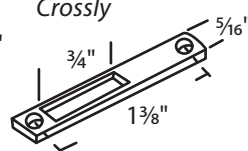

#50-716
Chrome
Zinc Die Cast
Crossly