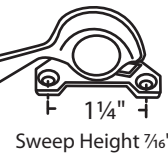

#02-704 White Bronze Bronze Casting