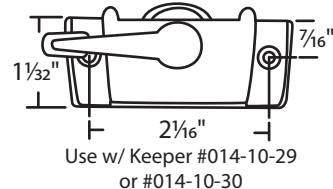

#014-10-10-22 Clay

#014-10-10-23 Chestnut Bronze

#012-10-10-32 White

Zinc Die Cast
Large Cam w/ 1/8\" Pull-in
Truth Hardware