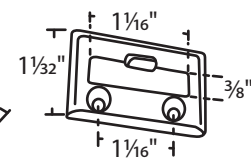

#02-59 Brite
Zinc Die Cast