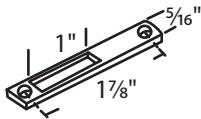

#020-410K
Champagne
Pella

Use w/ Sash Lock #020-410

#014-121-32 White
Zinc Die Cast
Truth Hardware

#050-05 Beige
Sash Catch
Plastic w/ Steel Tongue
Pella

#02-68 Chrome
Zinc Die Cast
Portalum

#02-743-32 White
#02-743-03 Bronze
#02-743-25 Tan