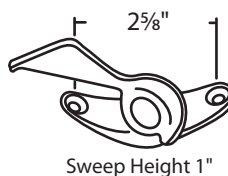

#02-46 White Bronze
Bronze Casting