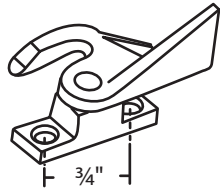

Sweep Locks

Sorted by center hole to center hole dimensions

#02-29* Unfinished Zinc Die Cast
#02-31 Unfinished Zinc Die Cast
Crossly

#02-41 Unfinished Zinc Die Cast
Portalume

#02-11LHBNZ
#02-11RHBNZ
Antique Copper Finish Die Cast