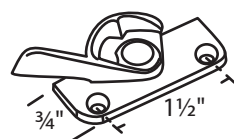

Sweep Locks

Sorted by center hole to center hole dimensions

#02-29* Unfinished Zinc Die Cast
#02-31 Unfinished Zinc Die Cast
Crossly

#02-41 Unfinished Zinc Die Cast
Portalume

#02-11LHBNZ
#02-11RHBNZ
Antique Copper Finish Die Cast

#02-39 Unfinished Zinc Die Cast

#02-703 White Bronze Bronze Casting
Ualco

#02-15
White Bronze

#02-24 White Bronze Bronze Casting
Includes Keeper

#02-32 Brite Die Cast
Rusco

#02-37 Brite Zinc Die Cast
Kinco

#02-40 White Bronze Bronze Casting
Includes Keeper

#02-42 Brass

#02-43 Brite Zinc Die Cast
Seasonall

#02-121 Unfinished Zinc Die Cast
Includes Keeper
Alwinseal

#02-704 White Bronze Bronze Casting

#02-706 White Bronze Bronze Casting

#02-707 White Bronze Bronze Casting
Window Master

#02-783B Black Zinc Die Cast
Height from 9/32 inch to 3/8 inch
Rusco

#020-4216 Champagne Zinc Die Cast
w/ Keeper & Shim
Pella

#02-16 White Bronze

#02-19 Unfinished Zinc Die Cast

#02-33
Stamped Steel

#03-10 White Bronze

#02-01 White Bronze Bronze Casting

#02-17 Brite Zinc Die Cast
Pan Am

#02-20 Brite Zinc Die Cast
Keller

#02-22 Unfinished Zinc Die Cast
Keller

#02-23 White Bronze Bronze Casting

#02-722 Unfinished Zinc Die Cast
Ualco

#02-723BRS Polished Brass
#02-723C Chrome Solid Cast Brass
Mighton

#02-05 White Bronze