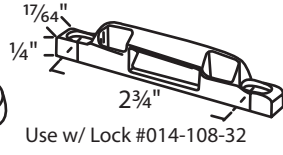

#014-108-32K White Interlock

#014-108-32K White Interlock