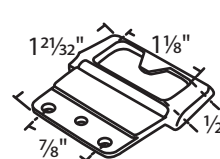

#02-741
Aluminum
Top Mount
Thermalgard

#014-123 Brite
Zinc Die Cast
Face Mounted
Truth Hardware

#079-14
White Bronze
Face Mounted

#02-54 Chrome
Zinc Die Cast
Face Mounted
Seasonall

Keepers

#02-57 Chrome
Zinc Die Cast
Face Mounted
Seasonall