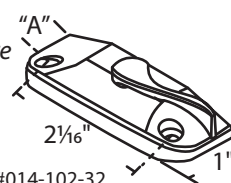

#014-102-32A White A = 1/16"
#014-102-32B White A = 7/16"
 Zinc Die Cast
 Large Cam
 Truth Hardware

Use w/ Keeper #014-102-32

#014-104-32A White A = 1/16"
#014-104-32B White A = 7/16"
 Zinc Die Cast
 Truth Hardware