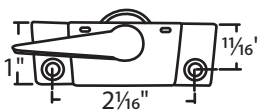

#082-06 Driftwood
 Zinc Die Cast
 7/32" Cam Height
 Peachtree

#081-10 Euro White
#081-10BG Beige
#081-10BP Brass Plated

#081-11 Euro White
#081-11BG Beige

#081-13 Beige

Sorted by center hole to center hole dimensions