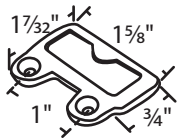

#03-240
White Bronze
Bronze Casting