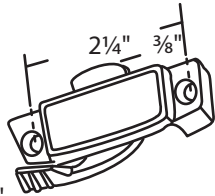

#02-45
Die Cast