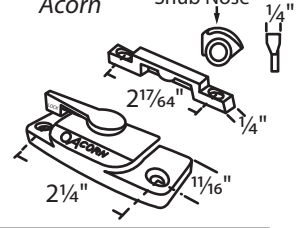

#02-231BLK Black
Zinc Die Cast

#02-732 White
Includes Keeper
Acorn Snub Nose