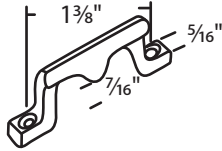

Sorted by center hole to center hole dimensions

Keepers

#03-335
White Bronze
Bronze Casting