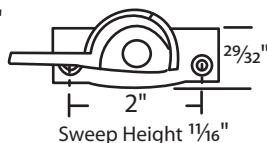

#014-1403 Bronze
#014-1432 White
Zinc Die Cast
Truth Hardware