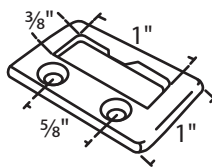

#02-56 Brite
Zinc Die Cast
Face Mounted