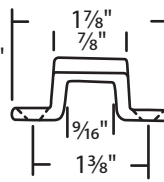

#02-745 Chrome
Zinc Die Cast
Alenco

#03-335
White Bronze
Bronze Casting

#50-716
Chrome
Zinc Die Cast
Crossly

#079-118
White Bronze

#079-119
White Bronze

#02-78 Unfinished
Zinc Die Cast
Air Control

Sorted by center hole to center hole dimensions