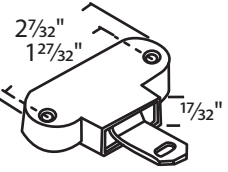

#020-410K
Champagne
Pella

Use w/ Sash Lock #020-410

#014-121-32 White
Zinc Die Cast
Truth Hardware

#050-05 Beige
Sash Catch
Plastic w/ Steel Tongue
Pella

#02-68 Chrome
Zinc Die Cast
Portalum

#02-743-32 White
#02-743-03 Bronze
#02-743-25 Tan