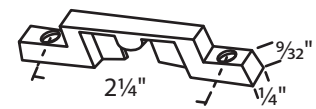

Sorted by center hole to center hole dimensions

Keepers

#020-402 White Vinyl Pella

#050-06CH Champagne Pella
#050-06W White Pella

#058-01 Driftwood
#058-01WHT White Includes 1 Sash Lock w/ Screws Peachtree

#018-19-BG Beige
#018-19-BLK Black
#018-19-WHT White

#014-10-30-03 Bronze
#014-10-30-22 Clay
#014-10-30-23 Chest. Bronze
#014-10-30-24 Beige
#014-10-30-32 White Truth

#025-24BLKA Black Syn-Tech

#014-118-03 Bronze
#014-118-51 Oil-Rub. Bronze
#014-118-58 Brushed Brass Zinc Die Cast Screws not Included

#02-738 Off-white

#014-160-32 White Zinc Die Cast Truth

#014-116 White Truth

#014-119-BK Black
#014-119-03 Bronze
#014-119-14 Antique Brass
#014-119-24 Beige Truth

#020-265-01 Pewter Traco Truth

#079-120 White Bronze Anti-Lockout

#02-736 Satin Aluminum Nu-Prime

#081-15 Bronze

#014-120-03 Bronze
#014-120-24 Beige Truth

#014-108-32K White Interlock

#014-108-32K White Interlock

#02-739 White Plastic Metal Industries

#079-100 Point Lock Keeper

#02-55 Chrome Zinc Die Cast Face Mounted

#02-70 Stamped Steel Face Mounted

#02-77 Stamped Steel Face Mounted

#02-748 Stamped Steel Face Mounted

#020-82 Dichromate Acorn

Having problems opening the window or keeping it up?
Please call your account specialist @ 800.842.0974 to help you come up with a solution today!