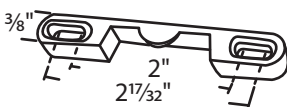

#014-120-03 Bronze
#014-120-24 Beige Truth