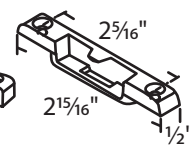

#02-736 Satin Aluminum Nu-Prime

#081-15 Bronze

#014-120-03 Bronze
#014-120-24 Beige Truth

#014-108-32K White Interlock

#014-108-32K White Interlock

#02-739 White Plastic Metal Industries

#079-100 Point Lock Keeper