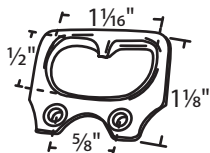

#02-53 White Bronze
New Style
Face Mounted
Norandex
Truth Hardware