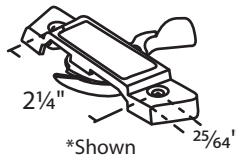

#02-19112LH* Black
#02-19112RH Black
Zinc Die Cast
Rusco