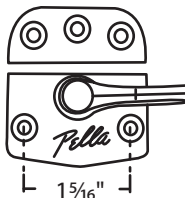

#02-707 White Bronze Bronze Casting
Window Master

#02-783B Black Zinc Die Cast
Height from 9/32 inch to 3/8 inch
Rusco

#020-4216 Champagne Zinc Die Cast
w/ Keeper & Shim
Pella

#02-16 White Bronze

#02-19 Unfinished Zinc Die Cast