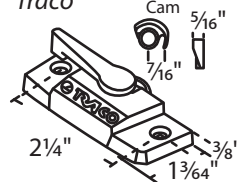

#020-253BG Beige
#020-253BLK Black
Zinc Die Cast
Traco