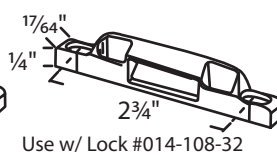

#02-739 White Plastic Metal Industries