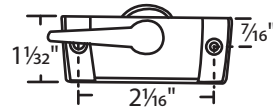

#014-10-8-03 Bronze
#014-10-8-29 Gold
#014-10-8-32 White
Zinc Die Cast
Large Cam w/ 1/8\" Pull-in
Truth Hardware

#014-10-9-03 Bronze

#014-10-9-23 Chestnut Bronze

#012-10-9-32 White

Zinc Die Cast
Small Cam w/ 1/16\" Pull-in
Truth Hardware