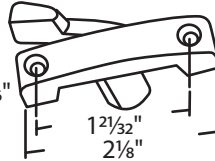

#079-07

#079-17

#02-724 Dark Bronze
Zinc Die Cast

#02-725 Unfinished
Zinc Die Cast
Amco

#02-02 Chrome Plated
#02-03 Brass Plated
Stamped Steel
Includes Keeper