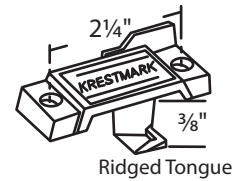

#020-38A Black
Zinc Die Cast
Krestmark