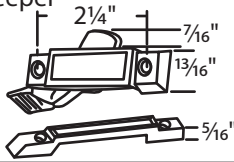

#02-13 Chrome
#02-14 Black
#02-14-02 White
Zinc Die Cast
Includes Keeper