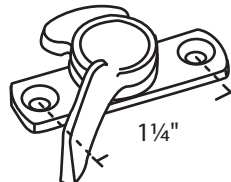

#02-32 Brite Die Cast
Rusco