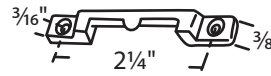

#014-160-32 White Zinc Die Cast Truth

#014-116 White Truth