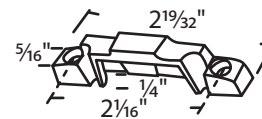

#014-113-13 Bright Brass
#014-113-32 White
Truth Hardware