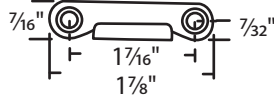

Keepers

#03-335
White Bronze
Bronze Casting

#50-716
Chrome
Zinc Die Cast
Crossly

#079-118

#079-119
White Bronze

#02-78 Unfinished
Zinc Die Cast
Air Control

#02-740 Bronze
#02-740G Gold
02-740WHT White

#03-18
White Bronze
Bronze Casting