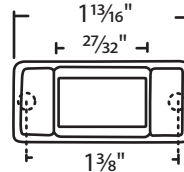

#079-119
White Bronze