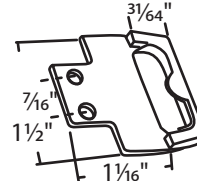

#02-754
Antique Copper
Zinc Die Cast
Face Mounted