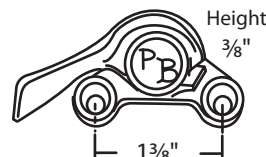

#02-707 White Bronze Bronze Casting
Window Master

#02-783B Black Zinc Die Cast
Height from 9/32 inch to 3/8 inch
Rusco

#020-4216 Champagne Zinc Die Cast
w/ Keeper & Shim
Pella

#02-16 White Bronze

#02-19 Unfinished Zinc Die Cast