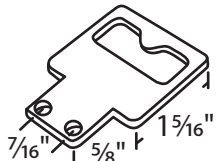

#02-757 White
Zinc Die Cast
Face Mounted
Fiberlux