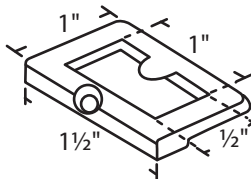

#02-55 Chrome Zinc Die Cast Face Mounted

#02-70 Stamped Steel Face Mounted

#02-77 Stamped Steel Face Mounted

#02-748 Stamped Steel Face Mounted

#020-82 Dichromate Acorn

Having problems opening the window or keeping it up?
Please call your account specialist @ 800.842.0974 to help you come up with a solution today!