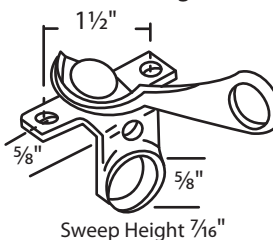

#02-01 White Bronze Bronze Casting