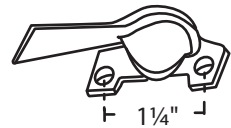

#02-40 White Bronze Bronze Casting
Includes Keeper