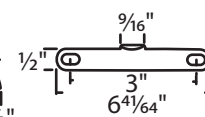

#02-736 Satin Aluminum Nu-Prime

#081-15 Bronze

#014-120-03 Bronze
#014-120-24 Beige Truth

#014-108-32K White Interlock

#014-108-32K White Interlock

#02-739 White Plastic Metal Industries

#079-100 Point Lock Keeper