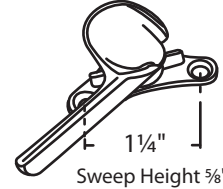

#02-37 Brite Zinc Die Cast
Kinco