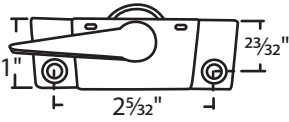

Sorted by center hole to center hole dimensions

Sweep Locks

#014-10-15 White
Zinc Die Cast
Cam w/ 1/16" Pull-in
Truth Hardware