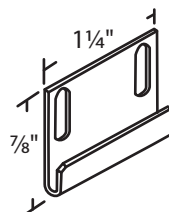

#02-55 Chrome Zinc Die Cast Face Mounted

#02-70 Stamped Steel Face Mounted

#02-77 Stamped Steel Face Mounted

#02-748 Stamped Steel Face Mounted

#020-82 Dichromate Acorn

Having problems opening the window or keeping it up?
Please call your account specialist @ 800.842.0974 to help you come up with a solution today!