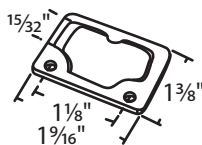

#079-01
White Bronze