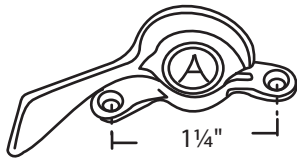

#02-15
White Bronze