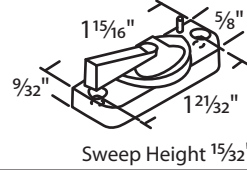

#079-07

#079-17

#02-724 Dark Bronze
Zinc Die Cast

#02-725 Unfinished
Zinc Die Cast
Amco

#02-02 Chrome Plated
#02-03 Brass Plated
Stamped Steel
Includes Keeper