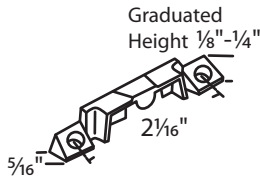

Sorted by center hole to center hole dimensions

Keepers

#020-402 White Vinyl Pella

#050-06CH Champagne Pella
#050-06W White Pella

#058-01 Driftwood
#058-01WHT White Includes 1 Sash Lock w/ Screws Peachtree