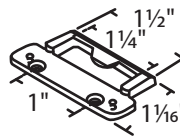

Keepers

#02-57 Chrome
Zinc Die Cast
Face Mounted
Seasonall

#02-755 Chrome
Zinc Die Cast
Face Mounted
Seasonall

#02-750 Brite
Zinc Die Cast
Face Mounted
Pan Am

#02-759 Black
Zinc Die Cast
Face Mounted
Acorn

#014-122-03 Bronze
#014-122-24 Beige
Zinc Die Cast
Face Mounted
Truth Hardware

#014-124 White A = 1 1/2"
#014-125 White A = 1 3/16"
Zinc Die Cast
Face Mounted
Truth Hardware

#079-12
White Bronze

#02-60 Unfinished
Zinc Die Cast
Top Mounted

#02-63
White Bronze
Bronze Casting

#03-189
White Bronze

#03-240
White Bronze
Bronze Casting

#014-108-32K2 White
Use w/ Sash Lock
#014-108-32
Interlock

#079-02 White
Zinc Die Cast

#079-10
White Bronze

#079-13
White Bronze

#079-16
White Bronze

#081-17-BG Beige
#081-17-WHT White
Zinc Die Cast
Rollyson

#081-18-BG Beige
#081-18-WHT White
Zinc Die Cast
Rollyson

#023-16
Die Cast

#03-197
White Bronze
Bronze Casting
SWS

#079-01
White Bronze

#079-09
White Bronze

#079-15
White Bronze

#06-4291 White
#06-4291BLK Black
Zinc Die Cast
MI Home Products

#02-745 Chrome
Zinc Die Cast
Alenco

#03-335
White Bronze
Bronze Casting

#50-716
Chrome
Zinc Die Cast
Crossly

#079-118
White Bronze

#079-119
White Bronze

#02-78 Unfinished
Zinc Die Cast
Air Control