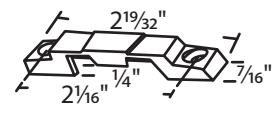

#014-114-03 Bronze
#014-114-29 Gold
#014-114-32 White
Truth Hardware