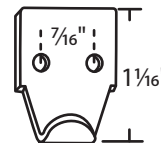

#02-71
Stamped Steel
Face Mounted