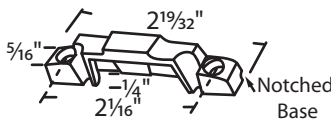

#02-736 White
#02-736BLK Black
Keeper Shim
Better Bilt

#02-742
Bright Brass
Zinc Die Cast

#014-10-29-11 Coppertone
#014-10-29-23 Chestnut Bronze
#014-10-29-24 Beige
#014-10-29-32 White
Truth Hardware

#014-11-1-13 Bright Brass
#014-11-1-22 Clay
#014-11-1-24 Beige
#014-11-1-03 Bronze
#014-11-1-32 White
Truth Hardware