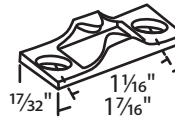

#023-16
Die Cast