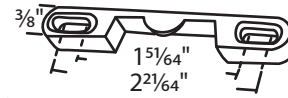

Sorted by center hole to center hole dimensions

Keepers

#03-335
White Bronze
Bronze Casting

#50-716
Chrome
Zinc Die Cast
Crossly

#079-118

#079-119
White Bronze

#02-78 Unfinished
Zinc Die Cast
Air Control

#02-740 Bronze
#02-740G Gold
02-740WHT White

#03-18
White Bronze
Bronze Casting

#020-410K
Champagne
Pella

Use w/ Sash Lock #020-410

#014-121-32 White
Zinc Die Cast
Truth Hardware

#050-05 Beige
Sash Catch
Plastic w/ Steel Tongue
Pella

#02-68 Chrome
Zinc Die Cast
Portalum

#02-743-32 White
#02-743-03 Bronze
#02-743-25 Tan

#03-17
White Bronze
Bronze Casting

#079-08
White Bronze

#079-11
White Bronze

#014-111-32 White
#014-111-03 Bronze
#014-111-24 Beige
Truth Hardware

#014-1403K Bronze
#014-1432K White
Truth Hardware

#02-735 Brass Plated
#02-735BRZ Bronze

#02-736 White
#02-736BLK Black
Keeper Shim
Better Bilt

#02-742
Bright Brass
Zinc Die Cast

#014-10-29-11 Coppertone
#014-10-29-23 Chestnut Bronze
#014-10-29-24 Beige
#014-10-29-32 White
Truth Hardware

#014-11-1-13 Bright Brass
#014-11-1-22 Clay
#014-11-1-24 Beige
#014-11-1-03 Bronze
#014-11-1-32 White
Truth Hardware

#014-113-13 Bright Brass
#014-113-32 White
Truth Hardware

#014-114-03 Bronze
#014-114-29 Gold
#014-114-32 White
Truth Hardware

#014-115-03 Bronze
#014-115-23 Chest. Bronze
#014-115-32 White
Truth Hardware

#014-116-03 Bronze
#014-116-23 Chest. Bronze
#014-116-32 White
Truth Hardware

#014-117-32 White
#014-117-03 Bronze
#014-117-22 Clay
#014-117-23 Chest. Bronze
Truth Hardware

#014-10-29-11 Coppertone
#014-10-29-23 Chest. Bronze
#014-10-29-24 Beige
#014-10-29-32 White
Truth Hardware