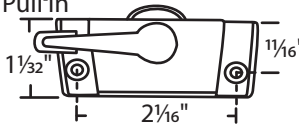

#014-10-12-22 Clay
#014-10-12-32 White
Zinc Die Cast
Large Cam w/1/8" Pull-in
Truth Hardware