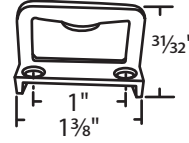

#014-124 White A = 1 1/2"
#014-125 White A = 1 3/16"
Zinc Die Cast
Face Mounted
Truth Hardware

#079-12
White Bronze

#02-60 Unfinished
Zinc Die Cast
Top Mounted

#02-63
White Bronze
Bronze Casting

#03-189
White Bronze