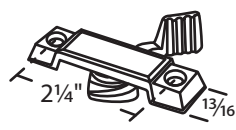

Sweep Locks

#014-10-15 White
Zinc Die Cast
Cam w/ 1/16" Pull-in
Truth Hardware

Use w/ Keeper #014-111

#081-09 Black
#081-09WHT White
Zinc Die Cast (Push to Unlock)

#02-07 Chrome
#02-07-01 Black
#02-07-02 White
Sweep Lock & Keeper