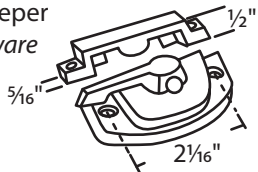

#014-102-32A White A = 1/16"
#014-102-32B White A = 7/16"
 Zinc Die Cast
 Large Cam
 Truth Hardware

Use w/ Keeper #014-102-32

#014-104-32A White A = 1/16"
#014-104-32B White A = 7/16"
 Zinc Die Cast
 Truth Hardware