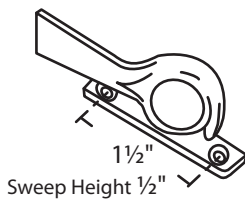

#02-23 White Bronze Bronze Casting

#02-722 Unfinished Zinc Die Cast
Ualco