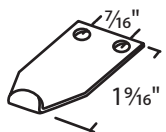

#02-75
Stamped Steel
#02-75WHT White
Face Mounted