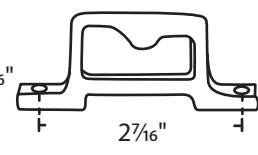

Sorted by center hole to center hole dimensions

Keepers

#020-402 White Vinyl Pella

#050-06CH Champagne Pella
#050-06W White Pella

#058-01 Driftwood
#058-01WHT White Includes 1 Sash Lock w/ Screws Peachtree

#018-19-BG Beige
#018-19-BLK Black
#018-19-WHT White

#014-10-30-03 Bronze
#014-10-30-22 Clay
#014-10-30-23 Chest. Bronze
#014-10-30-24 Beige
#014-10-30-32 White Truth

#025-24BLKA Black Syn-Tech

#014-118-03 Bronze
#014-118-51 Oil-Rub. Bronze
#014-118-58 Brushed Brass Zinc Die Cast Screws not Included

#02-738 Off-white

#014-160-32 White Zinc Die Cast Truth

#014-116 White Truth

#014-119-BK Black
#014-119-03 Bronze
#014-119-14 Antique Brass
#014-119-24 Beige Truth

#020-265-01 Pewter Traco Truth

#079-120 White Bronze Anti-Lockout

#02-736 Satin Aluminum Nu-Prime

#081-15 Bronze

#014-120-03 Bronze
#014-120-24 Beige Truth

#014-108-32K White Interlock

#014-108-32K White Interlock

#02-739 White Plastic Metal Industries

#079-100 Point Lock Keeper

#02-55 Chrome Zinc Die Cast Face Mounted

#02-70 Stamped Steel Face Mounted

#02-77 Stamped Steel Face Mounted

#02-748 Stamped Steel Face Mounted

#020-82 Dichromate Acorn

Having problems opening the window or keeping it up?
Please call your account specialist @ 800.842.0974 to help you come up with a solution today!