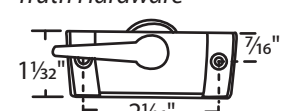

#014-10-8-03 Bronze
#014-10-8-29 Gold
#014-10-8-32 White
Zinc Die Cast
Large Cam w/ 1/8\" Pull-in
Truth Hardware

#014-10-9-03 Bronze

#014-10-9-23 Chestnut Bronze

#012-10-9-32 White

Zinc Die Cast
Small Cam w/ 1/16\" Pull-in
Truth Hardware