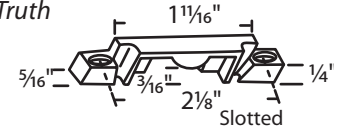

Sorted by center hole to center hole dimensions

Keepers

#020-402 White Vinyl Pella

#050-06CH Champagne Pella
#050-06W White Pella

#058-01 Driftwood
#058-01WHT White Includes 1 Sash Lock w/ Screws Peachtree

#018-19-BG Beige
#018-19-BLK Black
#018-19-WHT White

#014-10-30-03 Bronze
#014-10-30-22 Clay
#014-10-30-23 Chest. Bronze
#014-10-30-24 Beige
#014-10-30-32 White Truth

#025-24BLKA Black Syn-Tech

#014-118-03 Bronze
#014-118-51 Oil-Rub. Bronze
#014-118-58 Brushed Brass Zinc Die Cast Screws not Included

#02-738 Off-white

#014-160-32 White Zinc Die Cast Truth

#014-116 White Truth

#014-119-BK Black
#014-119-03 Bronze
#014-119-14 Antique Brass
#014-119-24 Beige Truth

#020-265-01 Pewter Traco Truth

#079-120 White Bronze Anti-Lockout

#02-736 Satin Aluminum Nu-Prime

#081-15 Bronze

#014-120-03 Bronze
#014-120-24 Beige Truth

#014-108-32K White Interlock

#014-108-32K White Interlock

#02-739 White Plastic Metal Industries

#079-100 Point Lock Keeper

#02-55 Chrome Zinc Die Cast Face Mounted

#02-70 Stamped Steel Face Mounted

#02-77 Stamped Steel Face Mounted

#02-748 Stamped Steel Face Mounted

#020-82 Dichromate Acorn

Having problems opening the window or keeping it up?
Please call your account specialist @ 800.842.0974 to help you come up with a solution today!