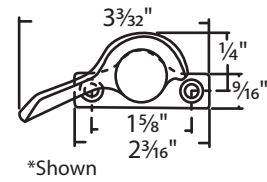

#03-12*
#03-13
White Bronze

#03-13S White Bronze
w/ Security Screw

#03-14 White Bronze
Pole Operated

#079-04 RH
#079-05 LH*

#079-07

#079-17

#02-724 Dark Bronze
Zinc Die Cast

#02-725 Unfinished
Zinc Die Cast
Amco