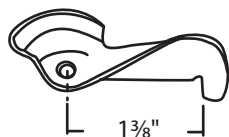

#02-33
Stamped Steel