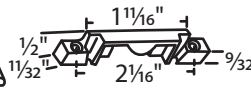

#014-10-30-03 Bronze
#014-10-30-22 Clay
#014-10-30-23 Chest. Bronze
#014-10-30-24 Beige
#014-10-30-32 White Truth