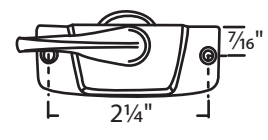

#081-12
Brass Plated