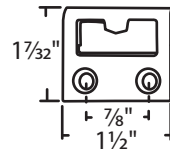

#02-759 Black
Zinc Die Cast
Face Mounted
Acorn