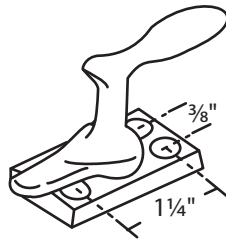

#02-42 Brass