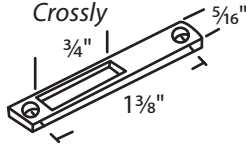

#50-716
Chrome
Zinc Die Cast
Crossly