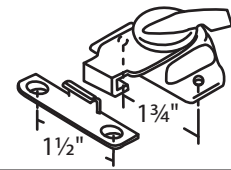

#079-07

#079-17

#02-724 Dark Bronze
Zinc Die Cast

#02-725 Unfinished
Zinc Die Cast
Amco

#02-02 Chrome Plated
#02-03 Brass Plated
Stamped Steel
Includes Keeper