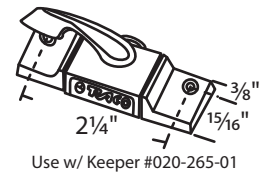

#020-265 Pewter
#020-265WHT White
Traco