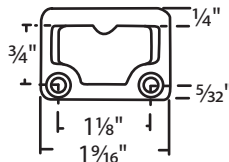

#079-09
White Bronze