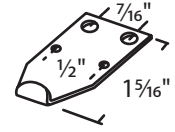

#02-76
Stamped Steel
Face Mounted