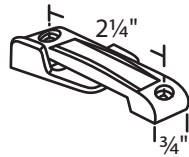

#02-44-01 Black
Die Cast