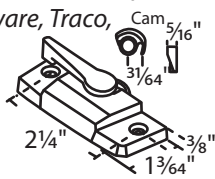

#020-252BG Beige
#020-252WHT White
Zinc Die Cast
Use w/ Face Mount Keeper
Truth Hardware, Traco, Rollyson