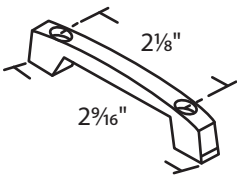

#025-24BLKA Black Syn-Tech

#014-118-03 Bronze
#014-118-51 Oil-Rub. Bronze
#014-118-58 Brushed Brass Zinc Die Cast Screws not Included