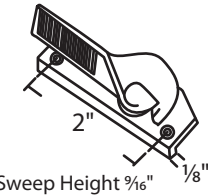

#02-726 White
Zinc Die Cast