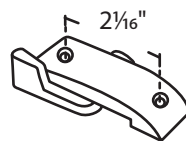

#025-24 Dark Bronze
Die Cast
Syn-Tech