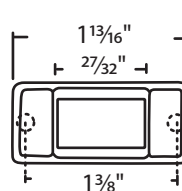

#02-745 Chrome
Zinc Die Cast
Alenco

#03-335
White Bronze
Bronze Casting

#50-716
Chrome
Zinc Die Cast
Crossly

#079-118
White Bronze

#079-119
White Bronze

#02-78 Unfinished
Zinc Die Cast
Air Control

Sorted by center hole to center hole dimensions