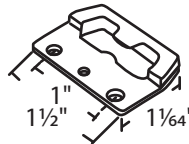

#079-02 White
Zinc Die Cast