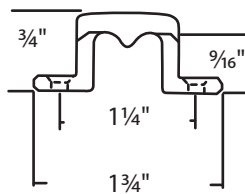

#079-15
White Bronze