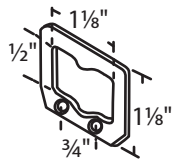

#02-53 White Bronze
New Style
Face Mounted
Norandex
Truth Hardware

#02-56 Brite
Zinc Die Cast
Face Mounted

#02-72
Stamped Steel
Face Mounted

#02-756
White Bronze
Bronze Casting

#02-59 Brite
Zinc Die Cast

#02-51
White Bronze
Bronze Casting
Face Mounted