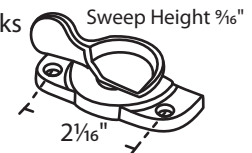

#014-107-03 Bronze
#014-107-51 Oil-Rubbed Bronze
3014-107-58 Brushed Brass
Zinc Die Cast
Restoration Locks
Truth Hardware