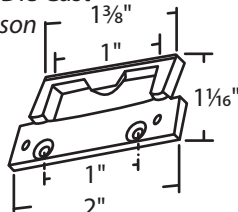

#03-240
White Bronze
Bronze Casting

#014-108-32K2 White
Use w/ Sash Lock
#014-108-32
Interlock

#079-02 White
Zinc Die Cast

#079-10
White Bronze

#079-13
White Bronze

#079-16
White Bronze

#081-17-BG Beige
#081-17-WHT White
Zinc Die Cast
Rollyson