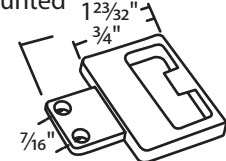

#02-75
Stamped Steel
#02-75WHT White
Face Mounted

#02-76
Stamped Steel
Face Mounted

#02-757 White
Zinc Die Cast
Face Mounted
Fiberlux

#02-754
Antique Copper
Zinc Die Cast
Face Mounted

#081-20-BG Beige
#081-20-BLK Black
#081-20-WHT White
Zinc Die Cast
Face Mounted