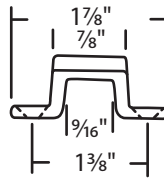

Sorted by center hole to center hole dimensions

Keepers

#03-335
White Bronze
Bronze Casting

#50-716
Chrome
Zinc Die Cast
Crossly

#079-118

#079-119
White Bronze

#02-78 Unfinished
Zinc Die Cast
Air Control

#02-740 Bronze
#02-740G Gold
02-740WHT White

#03-18
White Bronze
Bronze Casting

#020-410K
Champagne
Pella

Use w/ Sash Lock #020-410

#014-121-32 White
Zinc Die Cast
Truth Hardware

#050-05 Beige
Sash Catch
Plastic w/ Steel Tongue
Pella

#02-68 Chrome
Zinc Die Cast
Portalum

#02-743-32 White
#02-743-03 Bronze
#02-743-25 Tan

#03-17
White Bronze
Bronze Casting

#079-08
White Bronze

#079-11
White Bronze

#014-111-32 White
#014-111-03 Bronze
#014-111-24 Beige
Truth Hardware

#014-1403K Bronze
#014-1432K White
Truth Hardware

#02-735 Brass Plated
#02-735BRZ Bronze

#02-736 White
#02-736BLK Black
Keeper Shim
Better Bilt

#02-742
Bright Brass
Zinc Die Cast

#014-10-29-11 Coppertone
#014-10-29-23 Chestnut Bronze
#014-10-29-24 Beige
#014-10-29-32 White
Truth Hardware

#014-11-1-13 Bright Brass
#014-11-1-22 Clay
#014-11-1-24 Beige
#014-11-1-03 Bronze
#014-11-1-32 White
Truth Hardware

#014-113-13 Bright Brass
#014-113-32 White
Truth Hardware

#014-114-03 Bronze
#014-114-29 Gold
#014-114-32 White
Truth Hardware

#014-115-03 Bronze
#014-115-23 Chest. Bronze
#014-115-32 White
Truth Hardware

#014-116-03 Bronze
#014-116-23 Chest. Bronze
#014-116-32 White
Truth Hardware

#014-117-32 White
#014-117-03 Bronze
#014-117-22 Clay
#014-117-23 Chest. Bronze
Truth Hardware

#014-10-29-11 Coppertone
#014-10-29-23 Chest. Bronze
#014-10-29-24 Beige
#014-10-29-32 White
Truth Hardware