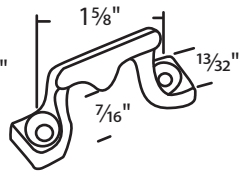

Keepers

#03-335
White Bronze
Bronze Casting

#50-716
Chrome
Zinc Die Cast
Crossly

#079-118

#079-119
White Bronze

#02-78 Unfinished
Zinc Die Cast
Air Control

#02-740 Bronze
#02-740G Gold
02-740WHT White

#03-18
White Bronze
Bronze Casting