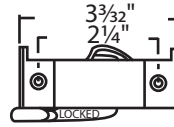

#02-231BLK Black
Zinc Die Cast