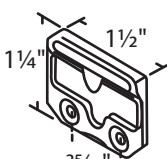

#014-123 Brite
Zinc Die Cast
Face Mounted
Truth Hardware