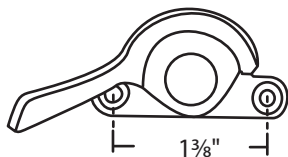

#03-10 White Bronze