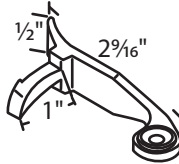

#02-751 Chrome
Zinc Die Cast
Modulume