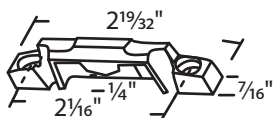

#014-115-03 Bronze
#014-115-23 Chest. Bronze
#014-115-32 White
Truth Hardware