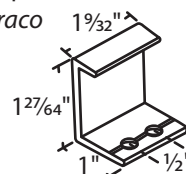

#081-21-BG Beige
#081-21-BLK Black
#081-21-WHT White
Zinc Die Cast
Face Mounted

#02-69
Stamped Steel
Face Mounted

#02-50 Chrome
Zinc Die Cast
Face Mounted

#02-746
Stamped Steel
Face Mounted
Binnings

#025-114 Brown
#025-114WHT White
Zinc Die Cast
Top Mount
Traco