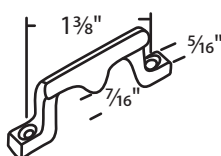

#03-335
White Bronze
Bronze Casting