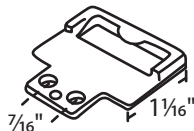

#081-21-BG Beige
#081-21-BLK Black
#081-21-WHT White
Zinc Die Cast
Face Mounted