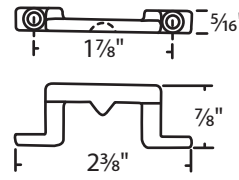

#079-08
White Bronze