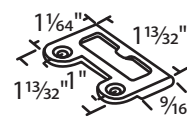

#014-124 White A = 1 1/2"
#014-125 White A = 1 3/16"
Zinc Die Cast
Face Mounted
Truth Hardware

#079-12
White Bronze

#02-60 Unfinished
Zinc Die Cast
Top Mounted

#02-63
White Bronze
Bronze Casting

#03-189
White Bronze