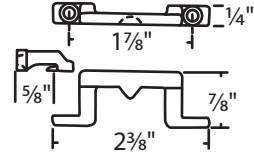

#079-11
White Bronze