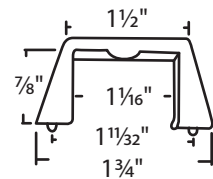

#02-745 Chrome
Zinc Die Cast
Alenco