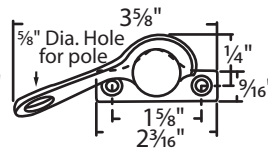

#079-07

#079-17

#02-724 Dark Bronze
Zinc Die Cast

#02-725 Unfinished
Zinc Die Cast
Amco

#02-02 Chrome Plated
#02-03 Brass Plated
Stamped Steel
Includes Keeper