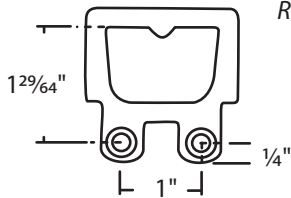

#079-16
White Bronze