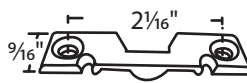

Sorted by center hole to center hole dimensions

Keepers

#020-402 White Vinyl Pella

#050-06CH Champagne Pella
#050-06W White Pella

#058-01 Driftwood
#058-01WHT White Includes 1 Sash Lock w/ Screws Peachtree