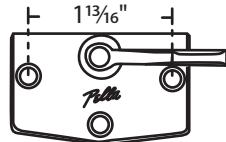

#02-08
Die Cast

#02-06 Black
Die Cast

#020-410 Champagne
Zinc Die Cast
Pella

#014-11-07 Bronze
#014-11-08 White
Zinc Die Cast
Truth Hardware

#014-11-09 Bronze
#014-11-10 Almond
#014-11-14 White
Zinc Die Cast
Truth Hardware