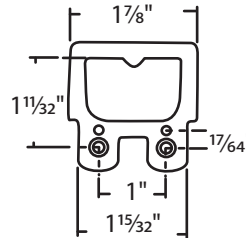

#079-10
White Bronze