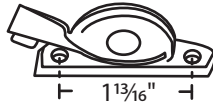

#02-08
Die Cast

#02-06 Black
Die Cast

#020-410 Champagne
Zinc Die Cast
Pella

#014-11-07 Bronze
#014-11-08 White
Zinc Die Cast
Truth Hardware

#014-11-09 Bronze
#014-11-10 Almond
#014-11-14 White
Zinc Die Cast
Truth Hardware