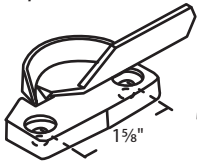

#02-722 Unfinished Zinc Die Cast
Ualco

#02-723BRS Polished Brass
#02-723C Chrome Solid Cast Brass
Mighton

#02-05 White Bronze

Sweep Locks

Sorted by center hole to center hole dimensions

#02-307LH* Brite
#02-307RH Brite
Zinc Die Cast
Nuprime/Seasonall