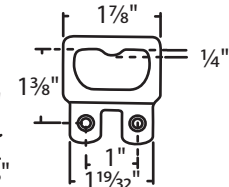

#014-124 White A = 1 1/2"
#014-125 White A = 1 3/16"
Zinc Die Cast
Face Mounted
Truth Hardware

#079-12
White Bronze

#02-60 Unfinished
Zinc Die Cast
Top Mounted

#02-63
White Bronze
Bronze Casting

#03-189
White Bronze