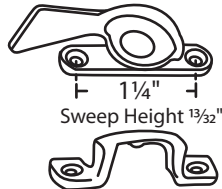

#02-24 White Bronze Bronze Casting
Includes Keeper