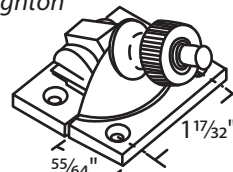

#02-723BRS Polished Brass
#02-723C Chrome Solid Cast Brass
Mighton