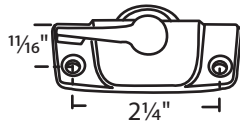

#02-734 Black
Zinc Die Cast
Sweep Height 5/16"
Acorn