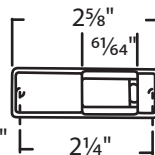

#02-738 Off-white

#014-160-32 White Zinc Die Cast Truth

#014-116 White Truth

#014-119-BK Black
#014-119-03 Bronze
#014-119-14 Antique Brass
#014-119-24 Beige Truth

#020-265-01 Pewter Traco Truth

#079-120 White Bronze Anti-Lockout