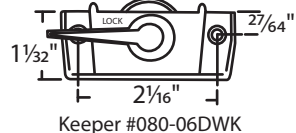

#082-06 Driftwood
 Zinc Die Cast
 7/32" Cam Height
 Peachtree

#081-10 Euro White
#081-10BG Beige
#081-10BP Brass Plated

#081-11 Euro White
#081-11BG Beige

#081-13 Beige

Sorted by center hole to center hole dimensions