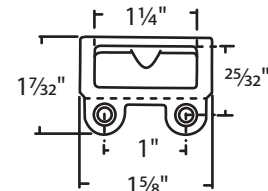

#079-13
White Bronze