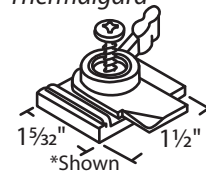

Sweep Locks

#02-27*
#02-28
Brite
Zinc Die Cast

#02-30
Plastic Bushing
Insert

#02-35*
#02-36
Die Cast

#02-38 Unfinished
Zinc Die Cast
Crossly

#02-38H Unfinished
Zinc Die Cast w/ Hook
Crossly

#02-212RH* White
#02-212LH White
Plastic
Thermalgard