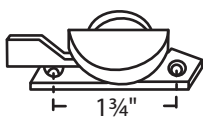

#02-08
Die Cast

#02-06 Black
Die Cast

#020-410 Champagne
Zinc Die Cast
Pella

#014-11-07 Bronze
#014-11-08 White
Zinc Die Cast
Truth Hardware

#014-11-09 Bronze
#014-11-10 Almond
#014-11-14 White
Zinc Die Cast
Truth Hardware