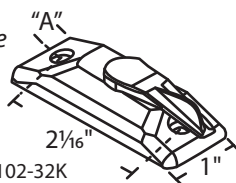

#014-106-32A White 1/16"
#014-106-32B White 7/16"
Zinc Die Cast
Truth Hardware

Keeper #014-102-32K