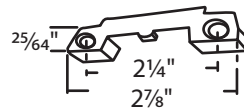

#02-738 Off-white