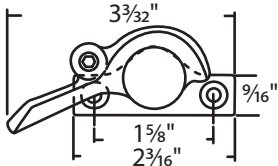

#079-07

#079-17

#02-724 Dark Bronze
Zinc Die Cast

#02-725 Unfinished
Zinc Die Cast
Amco

#02-02 Chrome Plated
#02-03 Brass Plated
Stamped Steel
Includes Keeper