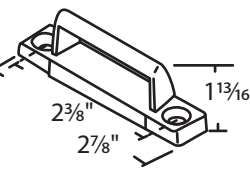

#02-736 Satin Aluminum Nu-Prime

#081-15 Bronze