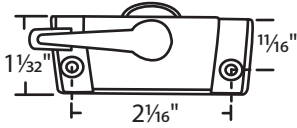

#014-10-10-22 Clay

#014-10-10-23 Chestnut Bronze

#012-10-10-32 White

Zinc Die Cast
Large Cam w/ 1/8\" Pull-in
Truth Hardware

Sweep Locks

#014-10-11-03 Bronze
#014-10-11-32 White
 Zinc Die Cast
 Small Cam w/1/16" Pull-in
 Truth Hardware