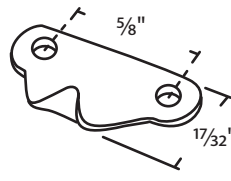

#02-72
Stamped Steel
Face Mounted