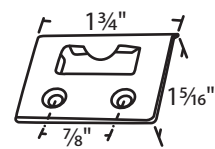

#014-124 White A = 1 1/2"
#014-125 White A = 1 3/16"
Zinc Die Cast
Face Mounted
Truth Hardware

#079-12
White Bronze

#02-60 Unfinished
Zinc Die Cast
Top Mounted

#02-63
White Bronze
Bronze Casting

#03-189
White Bronze