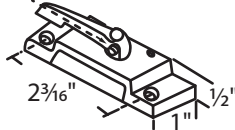

Use w/ Keeper #014-111

#081-09 Black
#081-09WHT White
Zinc Die Cast (Push to Unlock)