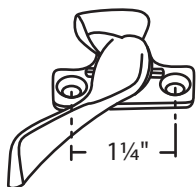

#02-707 White Bronze Bronze Casting
Window Master

#02-783B Black Zinc Die Cast
Height from 9/32 inch to 3/8 inch
Rusco

#020-4216 Champagne Zinc Die Cast
w/ Keeper & Shim
Pella

#02-16 White Bronze

#02-19 Unfinished Zinc Die Cast