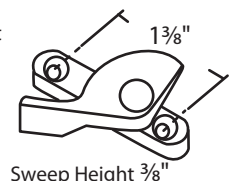

#02-707 White Bronze Bronze Casting
Window Master

#02-783B Black Zinc Die Cast
Height from 9/32 inch to 3/8 inch
Rusco

#020-4216 Champagne Zinc Die Cast
w/ Keeper & Shim
Pella

#02-16 White Bronze

#02-19 Unfinished Zinc Die Cast