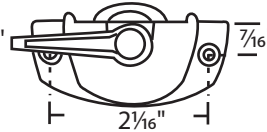

#014-69-03 Bronze
#014-69-32 White
Zinc Die Cast
Truth Hardware