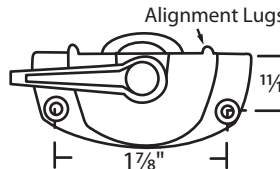

#02-08
Die Cast

#02-06 Black
Die Cast

#020-410 Champagne
Zinc Die Cast
Pella

#014-11-07 Bronze
#014-11-08 White
Zinc Die Cast
Truth Hardware

#014-11-09 Bronze
#014-11-10 Almond
#014-11-14 White
Zinc Die Cast
Truth Hardware