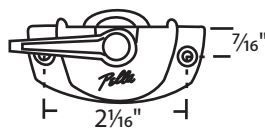

#020-701 White
#020-701CH Champagne
Zinc Die Cast
Pella