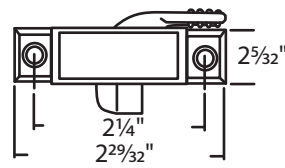

#081-08 White
#081-08BG Beige