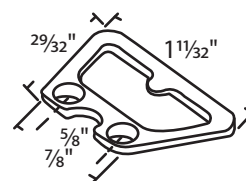

#02-756
White Bronze
Bronze Casting