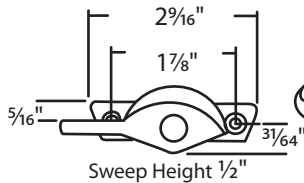

#014-103 Bronze
Zinc Die Cast
Low Profile Cam Lock
Truth Hardware