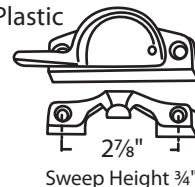

Sweep Locks

#02-27*
#02-28
Brite
Zinc Die Cast

#02-30
Plastic Bushing
Insert

#02-35*
#02-36
Die Cast

#02-38 Unfinished
Zinc Die Cast
Crossly

#02-38H Unfinished
Zinc Die Cast w/ Hook
Crossly

#02-212RH* White
#02-212LH White
Plastic
Thermalgard