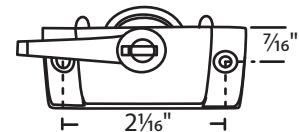

#014-91-01 White w/ Lugs*
#014-91-02 White w/o Lugs
Includes 2 keys
Truth Hardware