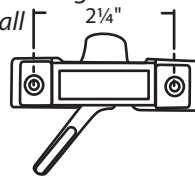

#03-97 White Bronze
#03-207 White Bronze
w/ pole hole
Bronze Casting
Seasonall

#020-38 Black
#020-38W White
#020-38BNZ Bronze
Die Cast