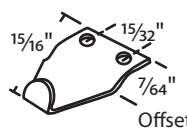

#02-69
Stamped Steel
Face Mounted