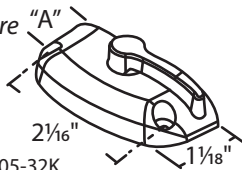

#014-105-32A White A = 1/16"
#014-105-32B White A = 7/16"
Zinc Die Cast
Truth Hardware

Keeper #014-105-32K