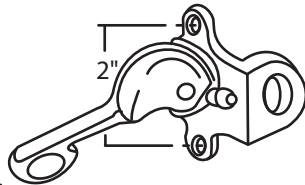

#02-04 White Bronze