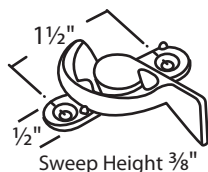

#02-22 Unfinished Zinc Die Cast
Keller