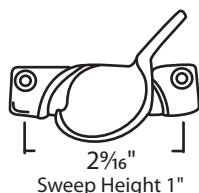

#02-752 Copper
Bronze Casting