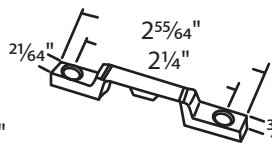

#02-738 Off-white

#014-160-32 White Zinc Die Cast Truth

#014-116 White Truth

#014-119-BK Black
#014-119-03 Bronze
#014-119-14 Antique Brass
#014-119-24 Beige Truth

#020-265-01 Pewter Traco Truth

#079-120 White Bronze Anti-Lockout