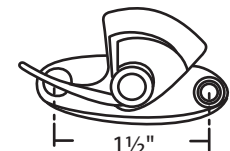

#02-20 Brite Zinc Die Cast
Keller