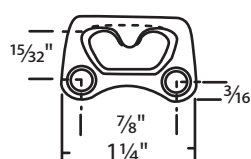

#079-14
White Bronze
Face Mounted