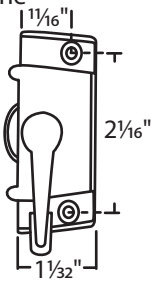

#014-10-14-11 Coppertone
#014-10-14-22 Clay
#014-10-14-24 Beige
#014-10-14-32 White
Zinc Die Cast
Large Cam w/1/8" Pull-in
Truth Hardware

Keeper #014-10-29
or #014-10-30

#014-68-32 White
#014-68-03-03 Bronze
Zinc Die Cast
Truth Hardware