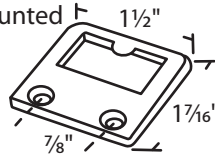

#02-750 Brite
Zinc Die Cast
Face Mounted
Pan Am