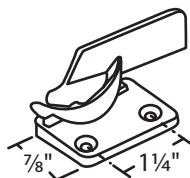

#02-43 Brite Zinc Die Cast
Seasonall