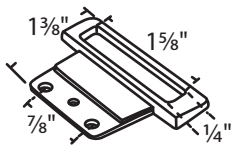

#02-741
Aluminum
Top Mount
Thermalgard

#014-123 Brite
Zinc Die Cast
Face Mounted
Truth Hardware

#079-14
White Bronze
Face Mounted

#02-54 Chrome
Zinc Die Cast
Face Mounted
Seasonall

Keepers

#02-57 Chrome
Zinc Die Cast
Face Mounted
Seasonall