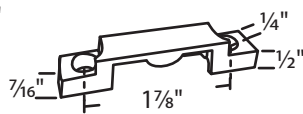

#020-410K
Champagne
Pella

Use w/ Sash Lock #020-410

#014-121-32 White
Zinc Die Cast
Truth Hardware

#050-05 Beige
Sash Catch
Plastic w/ Steel Tongue
Pella

#02-68 Chrome
Zinc Die Cast
Portalum

#02-743-32 White
#02-743-03 Bronze
#02-743-25 Tan