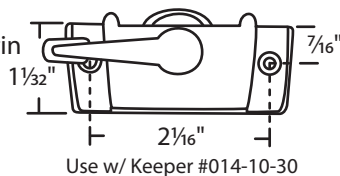

#014-10-8-03 Bronze
#014-10-8-29 Gold
#014-10-8-32 White
Zinc Die Cast
Large Cam w/ 1/8\" Pull-in
Truth Hardware

#014-10-9-03 Bronze

#014-10-9-23 Chestnut Bronze

#012-10-9-32 White

Zinc Die Cast
Small Cam w/ 1/16\" Pull-in
Truth Hardware