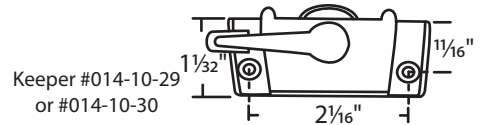

#014-10-13-23 Chestnut Bronze
#014-10-13-32 White
Zinc Die Cast
Small Cam w/1/16" Pull-in
Truth Hardware