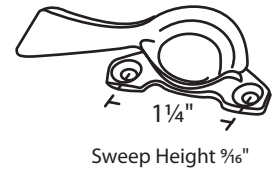

#02-707 White Bronze Bronze Casting
Window Master

#02-783B Black Zinc Die Cast
Height from 9/32 inch to 3/8 inch
Rusco

#020-4216 Champagne Zinc Die Cast
w/ Keeper & Shim
Pella

#02-16 White Bronze

#02-19 Unfinished Zinc Die Cast