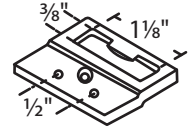

#02-50 Chrome
Zinc Die Cast
Face Mounted