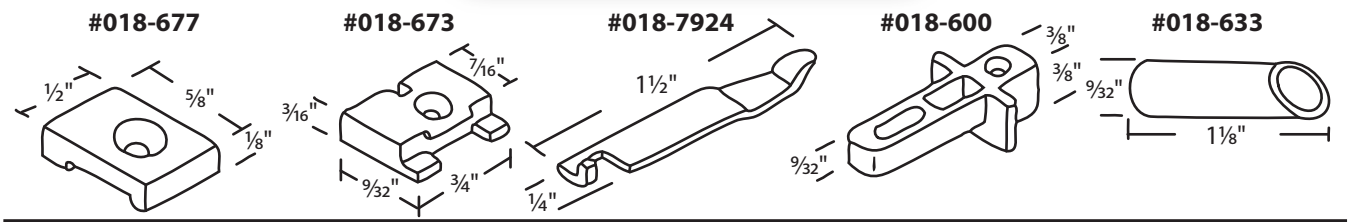

#018-70  
Nylon Roller

#020-73  
#020-74

#020-70

#020-75 Brass  
#020-76 Nylon

Any questions, call your Account Specialist @ 800.842.0974

Sliding Window Guides

Sliding Window Locks