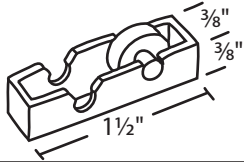

**Sliding Window Roller Housing**

Sorted by  
Diameter of Roller

**#018-55**  
3/16" Dia. Roller

**#018-48**  
3/16" Dia. Roller

**#018-63 Nylon**  
Metal 1 7/32" Dia. Roller

**#018-54**  
7/32" Dia. Roller

**#017-168 Aluminum**  
Nylon 1/4" Dia. Roller

**#018-45**  
Steel 1/4" Dia. Roller

**#018-638**  
Metal 5/16" Dia. Roller

**#018-643**  
Metal 5/16" Dia. Roller

**#018-615**  
Nylon 5/16" Dia. Roller

**#018-616**  
Nylon 3/8" Dia. Roller