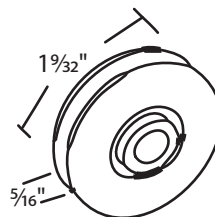

#018-631

#020-65

#020-314A Axle  
#020-314B Roller

#020-67

#020-68

#020-72

#020-69

#018-43  
Nylon Roller

#018-70  
Nylon Roller

#020-73  
#020-74

#020-70

#020-75 Brass  
#020-76 Nylon

Any questions, call your Account Specialist @ 800.842.0974

Sliding Window Guides

Sliding Window Locks