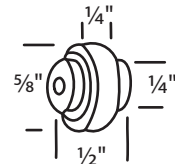

#018-631

#020-65

#020-314A Axle  
#020-314B Roller

#020-67

#020-68

#020-72

#020-69

#018-43  
Nylon Roller

#018-70  
Nylon Roller

#020-73  
#020-74

#020-70

#020-75 Brass  
#020-76 Nylon

Any questions, call your Account Specialist @ 800.842.0974

Sliding Window Guides

Sliding Window Locks