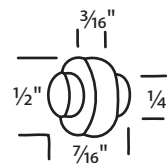

#018-631

#020-65

#020-314A Axle  
#020-314B Roller

#020-67

#020-68

#020-72

#020-69

#018-43  
Nylon Roller

#018-70  
Nylon Roller

#020-73  
#020-74

#020-70

#020-75 Brass  
#020-76 Nylon

Any questions, call your Account Specialist @ 800.842.0974

Sliding Window Guides

Sliding Window Locks