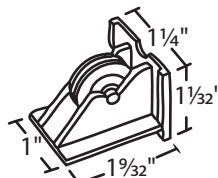

**#018-646**  
Nylon 5/8" Dia. Roller

**#018-626**  
Nylon 5/8" Dia. Roller

**#018-644**  
Metal 5/8" Dia. Roller

**#018-671**  
Metal 5/8" Dia. Roller

**#018-645**  
Nylon 5/8" Dia. Roller

**#018-609**  
Nylon 2 3/32" Dia. Roller

**#018-623**  
Nylon 2 3/32" Dia. Roller

**#018-71 Nylon**  
Nylon Ball Bearing  
3/4" Dia. Roller

**#018-107 Die Cast**  
Steel 3/4" Dia. Roller

**#018-74**  
Nylon 1 3/16" Dia. Roller

Sliding Window Roller Housing