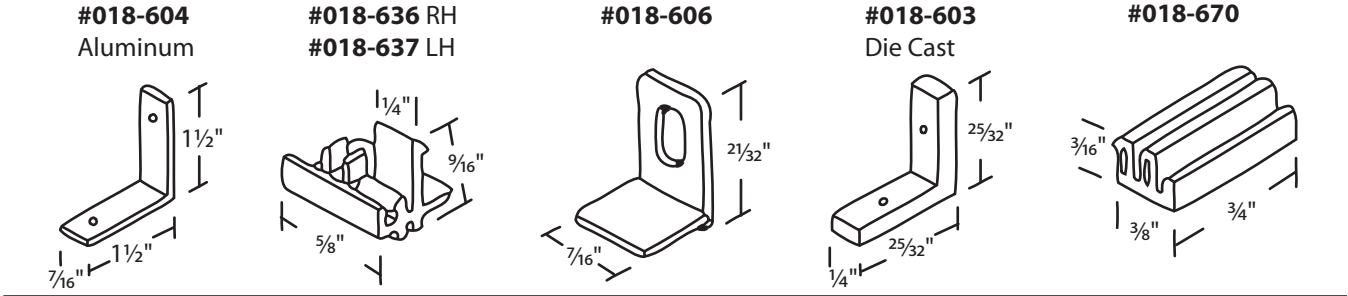

#018-70  
Nylon Roller

#020-73  
#020-74

#020-70

#020-75 Brass  
#020-76 Nylon

Any questions, call your Account Specialist @ 800.842.0974

Sliding Window Guides

Sliding Window Locks