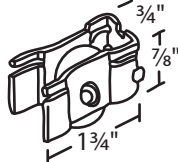

**#018-646**  
Nylon 5/8" Dia. Roller

**#018-626**  
Nylon 5/8" Dia. Roller

**#018-644**  
Metal 5/8" Dia. Roller

**#018-671**  
Metal 5/8" Dia. Roller

**#018-645**  
Nylon 5/8" Dia. Roller

**#018-609**  
Nylon 2 3/32" Dia. Roller

**#018-623**  
Nylon 2 3/32" Dia. Roller

**#018-71 Nylon**  
Nylon Ball Bearing  
3/4" Dia. Roller

**#018-107 Die Cast**  
Steel 3/4" Dia. Roller

**#018-74**  
Nylon 1 3/16" Dia. Roller

Sliding Window Roller Housing

Sorted by Diameter of Roller

#018-93 Steel  
Steel Grooved 1 3/16" Dia. Roller

#020-90  
7/8" Dia. Roller

#018-29 Aluminum  
Nylon 7/8" Dia. Roller

#018-41 Nylon  
Steel 7/8" Dia. Roller

#018-56  
Steel 1 7/16" Dia. Roller