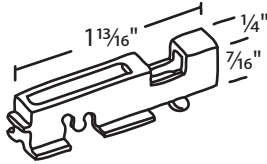

Sliding Window Roller Housing

Sorted by Diameter of Roller

#018-12009

Any questions, call your Account Specialist @ 800.842.0974