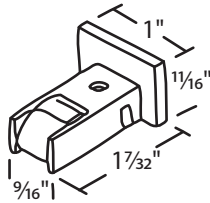

Sliding Window Roller Housing

Sorted by Diameter of Roller

#018-686

#018-12009

Any questions, call your Account Specialist @ 800.842.0974