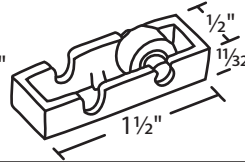

**Sliding Window Roller Housing**

Sorted by  
Diameter of Roller

**#018-55**  
3/16" Dia. Roller

**#018-48**  
3/16" Dia. Roller

**#018-63 Nylon**  
Metal 1 7/32" Dia. Roller

**#018-54**  
7/32" Dia. Roller

**#017-168 Aluminum**  
Nylon 1/4" Dia. Roller

**#018-45**  
Steel 1/4" Dia. Roller

**#018-638**  
Metal 5/16" Dia. Roller

**#018-643**  
Metal 5/16" Dia. Roller

**#018-615**  
Nylon 5/16" Dia. Roller

**#018-616**  
Nylon 3/8" Dia. Roller