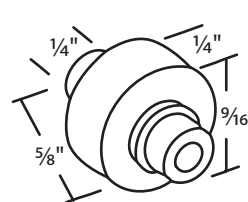

#018-631

#020-65

#020-314A Axle  
#020-314B Roller

#020-67

#020-68

#020-72

#020-69

#018-43  
Nylon Roller

#018-70  
Nylon Roller

#020-73  
#020-74

#020-70

#020-75 Brass  
#020-76 Nylon

Any questions, call your Account Specialist @ 800.842.0974

Sliding Window Guides

Sliding Window Locks