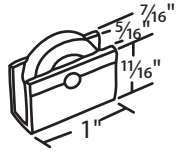

**#018-623**  
Nylon 2 3/32" Dia. Roller

**#018-71 Nylon**  
Nylon Ball Bearing  
3/4" Dia. Roller

**#018-107 Die Cast**  
Steel 3/4" Dia. Roller

**#018-74**  
Nylon 1 3/16" Dia. Roller

Sliding Window Roller Housing

Sorted by Diameter of Roller

#018-93 Steel  
Steel Grooved 1 3/16" Dia. Roller

#020-90  
7/8" Dia. Roller

#018-29 Aluminum  
Nylon 7/8" Dia. Roller

#018-41 Nylon  
Steel 7/8" Dia. Roller

#018-56  
Steel 1 7/16" Dia. Roller