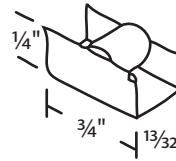

**Sliding Window Roller Housing**

Sorted by  
Diameter of Roller

**#018-55**  
3/16" Dia. Roller

**#018-48**  
3/16" Dia. Roller

**#018-63 Nylon**  
Metal 1 7/32" Dia. Roller

**#018-54**  
7/32" Dia. Roller

**#017-168 Aluminum**  
Nylon 1/4" Dia. Roller

**#018-45**  
Steel 1/4" Dia. Roller

**#018-638**  
Metal 5/16" Dia. Roller

**#018-643**  
Metal 5/16" Dia. Roller

**#018-615**  
Nylon 5/16" Dia. Roller

**#018-616**  
Nylon 3/8" Dia. Roller