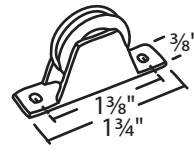

**#018-623**  
Nylon 2 3/32" Dia. Roller

**#018-71 Nylon**  
Nylon Ball Bearing  
3/4" Dia. Roller

**#018-107 Die Cast**  
Steel 3/4" Dia. Roller

**#018-74**  
Nylon 1 3/16" Dia. Roller

Sliding Window Roller Housing

Sorted by Diameter of Roller

#018-93 Steel  
Steel Grooved 1 3/16" Dia. Roller

#020-90  
7/8" Dia. Roller

#018-29 Aluminum  
Nylon 7/8" Dia. Roller

#018-41 Nylon  
Steel 7/8" Dia. Roller

#018-56  
Steel 1 7/16" Dia. Roller