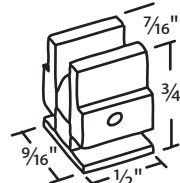

Sliding Window Roller Housing

Sorted by Diameter of Roller

#018-12009

#018-105

Any questions, call your Account Specialist @ 800.842.0974