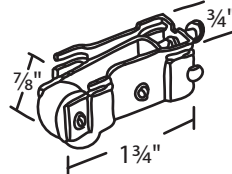

Sliding Window Roller Housing

Sorted by Diameter of Roller

#018-12009

Any questions, call your Account Specialist @ 800.842.0974