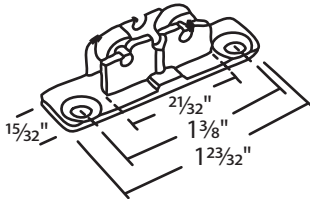

**Sliding Window Roller Housing**

Sorted by  
Diameter of Roller

**#018-55**  
3/16" Dia. Roller

**#018-48**  
3/16" Dia. Roller

**#018-63 Nylon**  
Metal 1 7/32" Dia. Roller

**#018-54**  
7/32" Dia. Roller

**#017-168 Aluminum**  
Nylon 1/4" Dia. Roller

**#018-45**  
Steel 1/4" Dia. Roller

**#018-638**  
Metal 5/16" Dia. Roller

**#018-643**  
Metal 5/16" Dia. Roller

**#018-615**  
Nylon 5/16" Dia. Roller

**#018-616**  
Nylon 3/8" Dia. Roller