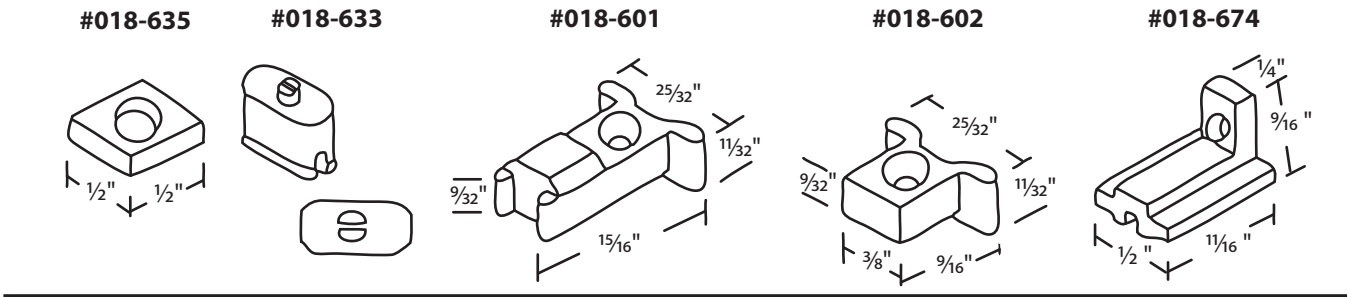

#018-70  
Nylon Roller

#020-73  
#020-74

#020-70

#020-75 Brass  
#020-76 Nylon

Any questions, call your Account Specialist @ 800.842.0974

Sliding Window Guides

Sliding Window Locks