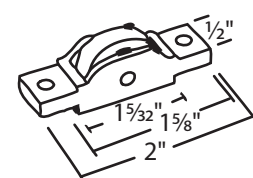

**#018-623**  
Nylon 2 3/32" Dia. Roller

**#018-71 Nylon**  
Nylon Ball Bearing  
3/4" Dia. Roller

**#018-107 Die Cast**  
Steel 3/4" Dia. Roller

**#018-74**  
Nylon 1 3/16" Dia. Roller

Sliding Window Roller Housing