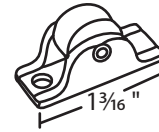

**Sliding Window Roller Housing**

Sorted by  
Diameter of Roller

**#018-55**  
3/16" Dia. Roller

**#018-48**  
3/16" Dia. Roller

**#018-63 Nylon**  
Metal 1 7/32" Dia. Roller

**#018-54**  
7/32" Dia. Roller

**#017-168 Aluminum**  
Nylon 1/4" Dia. Roller

**#018-45**  
Steel 1/4" Dia. Roller

**#018-638**  
Metal 5/16" Dia. Roller

**#018-643**  
Metal 5/16" Dia. Roller

**#018-615**  
Nylon 5/16" Dia. Roller

**#018-616**  
Nylon 3/8" Dia. Roller