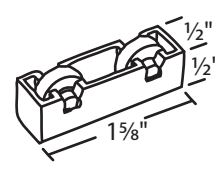

Sliding Window Roller Housing

Sorted by Diameter of Roller

#018-12009

Any questions, call your Account Specialist @ 800.842.0974