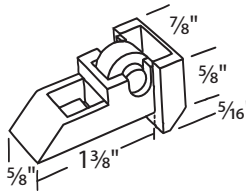

Sliding Window Roller Housing

Sorted by Diameter of Roller

#018-12009

#02-1849

Any questions, call your Account Specialist @ 800.842.0974