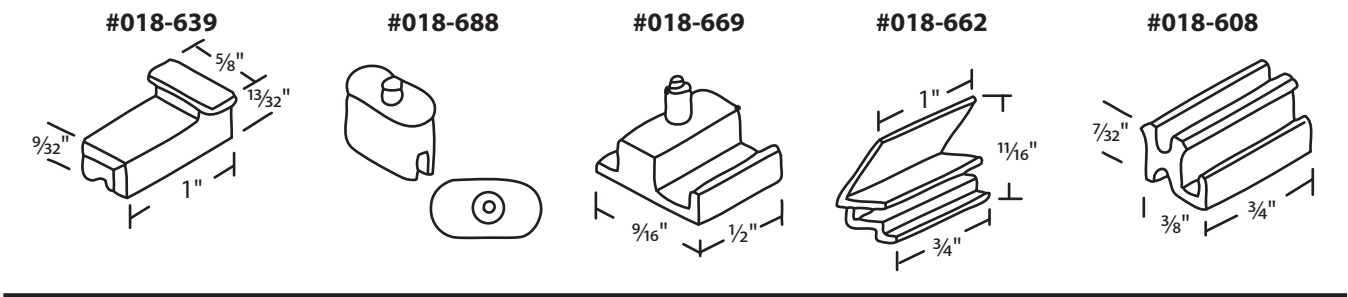

#018-70  
Nylon Roller

#020-73  
#020-74

#020-70

#020-75 Brass  
#020-76 Nylon

Any questions, call your Account Specialist @ 800.842.0974

Sliding Window Guides

Sliding Window Locks