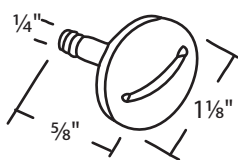

#018-631

#020-65

#020-314A Axle  
#020-314B Roller

#020-67

#020-68

#020-72

#020-69

#018-43  
Nylon Roller

#018-70  
Nylon Roller

#020-73  
#020-74

#020-70

#020-75 Brass  
#020-76 Nylon

Any questions, call your Account Specialist @ 800.842.0974

Sliding Window Guides

Sliding Window Locks