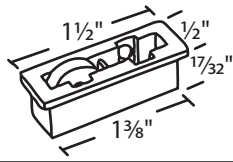

**Sliding Window Roller Housing**

Sorted by  
Diameter of Roller

**#018-55**  
3/16" Dia. Roller

**#018-48**  
3/16" Dia. Roller

**#018-63 Nylon**  
Metal 1 7/32" Dia. Roller

**#018-54**  
7/32" Dia. Roller