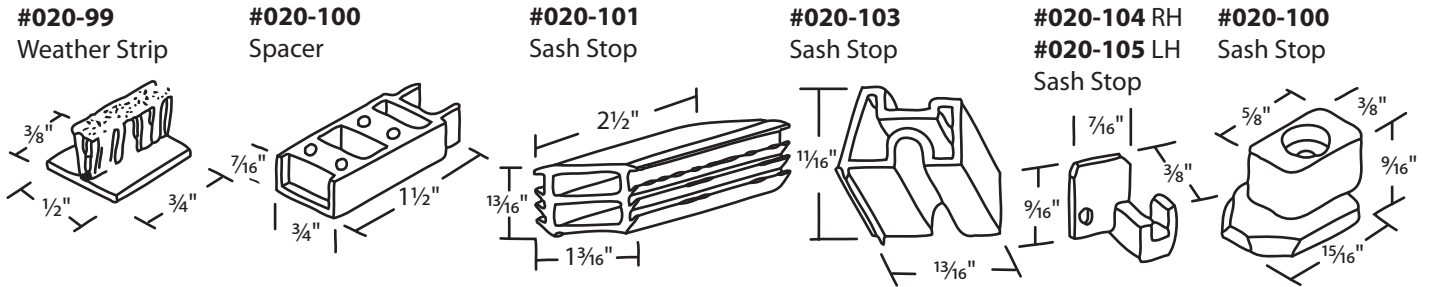

#018-70  
Nylon Roller

#020-73  
#020-74

#020-70

#020-75 Brass  
#020-76 Nylon

Any questions, call your Account Specialist @ 800.842.0974

Sliding Window Guides

Sliding Window Locks