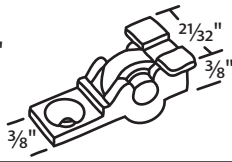

**Sliding Window Roller Housing**

Sorted by  
Diameter of Roller

**#018-55**  
3/16" Dia. Roller

**#018-48**  
3/16" Dia. Roller

**#018-63 Nylon**  
Metal 1 7/32" Dia. Roller

**#018-54**  
7/32" Dia. Roller

**#017-168 Aluminum**  
Nylon 1/4" Dia. Roller

**#018-45**  
Steel 1/4" Dia. Roller

**#018-638**  
Metal 5/16" Dia. Roller

**#018-643**  
Metal 5/16" Dia. Roller

**#018-615**  
Nylon 5/16" Dia. Roller

**#018-616**  
Nylon 3/8" Dia. Roller