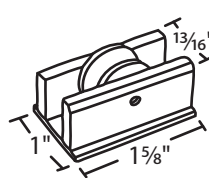

**#018-646**  
Nylon 5/8" Dia. Roller

**#018-626**  
Nylon 5/8" Dia. Roller

**#018-644**  
Metal 5/8" Dia. Roller

**#018-671**  
Metal 5/8" Dia. Roller

**#018-645**  
Nylon 5/8" Dia. Roller

**#018-609**  
Nylon 2 3/32" Dia. Roller

**#018-623**  
Nylon 2 3/32" Dia. Roller

**#018-71 Nylon**  
Nylon Ball Bearing  
3/4" Dia. Roller

**#018-107 Die Cast**  
Steel 3/4" Dia. Roller

**#018-74**  
Nylon 1 3/16" Dia. Roller

Sliding Window Roller Housing