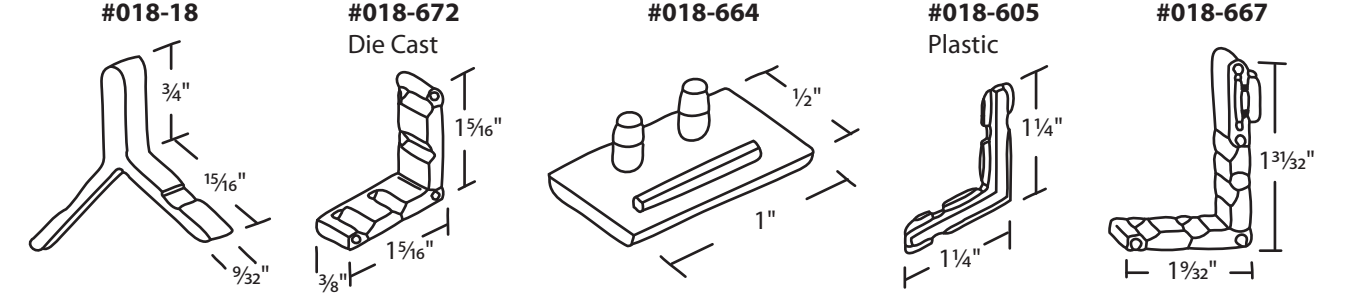

#018-70  
Nylon Roller

#020-73  
#020-74

#020-70

#020-75 Brass  
#020-76 Nylon

Any questions, call your Account Specialist @ 800.842.0974

Sliding Window Guides

Sliding Window Locks