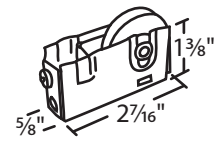

**#018-623**  
Nylon 2 3/32" Dia. Roller

**#018-71 Nylon**  
Nylon Ball Bearing  
3/4" Dia. Roller

**#018-107 Die Cast**  
Steel 3/4" Dia. Roller

**#018-74**  
Nylon 1 3/16" Dia. Roller

Sliding Window Roller Housing

Sorted by Diameter of Roller

#018-93 Steel  
Steel Grooved 1 3/16" Dia. Roller

#020-90  
7/8" Dia. Roller

#018-29 Aluminum  
Nylon 7/8" Dia. Roller

#018-41 Nylon  
Steel 7/8" Dia. Roller

#018-56  
Steel 1 7/16" Dia. Roller