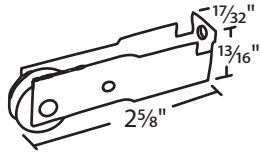

#020-97

Sliding Window Roller Housing

Sorted by Diameter of Roller

#018-93 Steel
Steel Grooved 1 3/16" Dia. Roller