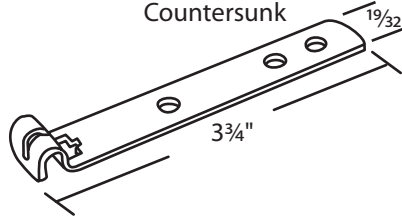

Turbo II™ Series

- The Turbo II™ Series is a hybrid balances for both **tilt and non-tilt** applications.
- Balances are ordered base on stamp or sash length and weight.
- When properly installed, the Turbo II™ series balance will lift 70% of the sash weight.
- AAMA honored the Turbo II™ as a class 5 balance; making it a solution for heavy sashes up to 100 lbs and in tandem applications sashes up to 200 lbs.
- The stainless steel nut and rod extension make it less likely to break during installation and increases the overall strength throughout its lifetime.
- Getting precise measurements is crucial, because each balance is custom made and tensioned to fit a given sash length and weight.

Lower Sash
(Single/Double Hung)
Sash Height 42"
Sash Weight 79 lbs

Tilt	Non-Tilt
017-60042-79 42"	017-60043-79 43"

Upper Sash
(Single/Double Hung)
Sash Height 42"
Sash Weight 79 lbs

Tilt	Non-Tilt
017-60037-79 37"	017-60038-79 38"

Turbo II™ Balance Brackets

#017-141

#017-96

#01-62

Non-countersunk

#01-63

Countersunk

Having problems opening the window or keeping it up?
Please call your account specialist @ 800.842.0974 to help; you might be able to retrofit with our custom made Turbo II Series.

Any questions, call your Account Specialist @ **800.842.0974**

850 Series

- The 850 Series® or MegaLift is a hybrid balance for both tilt and non-tilt applications that can make it easier to lift heavy sashes with a weight ranging 100 to 130 lbs.
- Balances are ordered base on stamp or balance length and sash weight.
- If you are upgrading to the 850 Series, measure the sash length and get the sash weight. *Getting precise measurements is crucial*
- Each balance is custom made and tensioned to fit a given sash weight for optimal performance.
- This is an option, in some window designs, that takes the place of tandem pairs of the 600 Series balances.