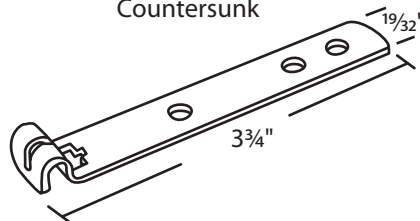

600 Series

.670"

- The 600 series or Ultra Lift[®] is a hybrid balance for both tilt or non-tilt applications.
- Balances are ordered base on stamp or sash length and weight.
- When properly installed the 600 series will lift 70% of the sash weight, making the Ultra Lift a class 5 balance
- Getting precise measurements is crucial, because each balance is custom made and tensioned to fit a given sash length and weight.
- It comes in a gray or white tube and is the optimal balance for your heavier windows—Residential or Commercial.
- The balances achieve their exceptional performance by combining the best quality of torsion spring, extension spring and spiral rod technology.
- The following chart is an example of how to create WRS part numbers for ordering. The last entry is an example of the white tube option.

Balance Length	Sash Weight	Stamp	WRS Part #
10"	15	10-15	01-60010-15
11"	11	11-11	01-60011-11
12"	18	12-18	01-60012-18-W

Lower Sash
(Single/Double Hung)
Sash Height 42"
Sash Weight 79 lbs

Tilt	Non-Tilt
01-60043-79 43"	01-60044-79 44"

Upper Sash
(Double Hung)
Sash Height 42"
Sash Weight 79 lbs

Tilt	Non-Tilt
01-60038-79 38"	01-60039-74 39"

- #01-62
Non-countersunk
- #01-63
Countersunk

Any questions, call your Account Specialist @ 800.842.0974

Turbo II™ Series

- The Turbo II™ Series is a hybrid balances for both **tilt and non-tilt** applications.
- Balances are ordered base on stamp or sash length and weight.
- When properly installed, the Turbo II™ series balance will lift 70% of the sash weight.
- AAMA honored the Turbo II™ as a class 5 balance; making it a solution for heavy sashes up to 100 lbs and in tandem applications sashes up to 200 lbs.
- The stainless steel nut and rod extension make it less likely to break during installation and increases the overall strength throughout its lifetime.
- Getting precise measurements is crucial, because each balance is custom made and tensioned to fit a given sash length and weight.