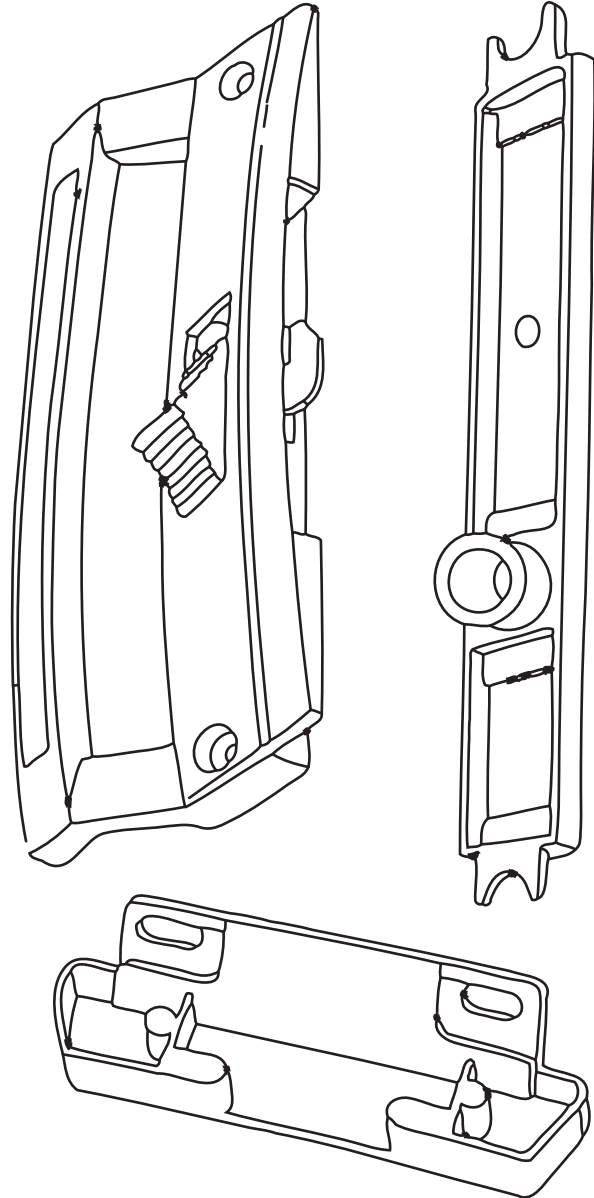

#N-109 Mark 10
Handle/Lock Assembly