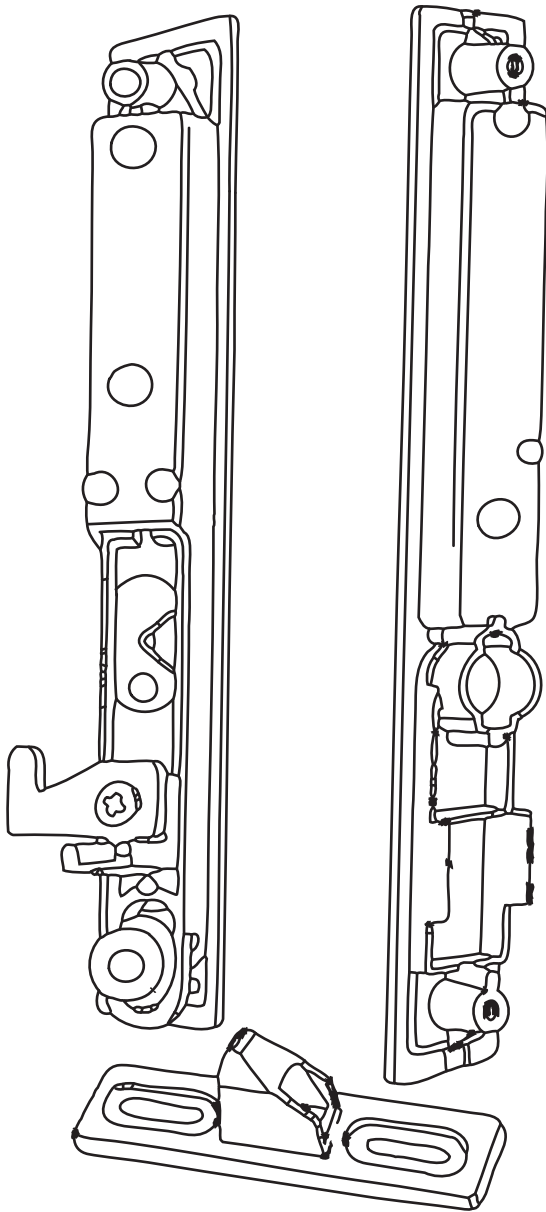

Norandex Parts

Sliding Glass Door Components

#N-108 Mark 11
Handle/Lock Assembly

Note: Also used on Mark 10 Screen Door