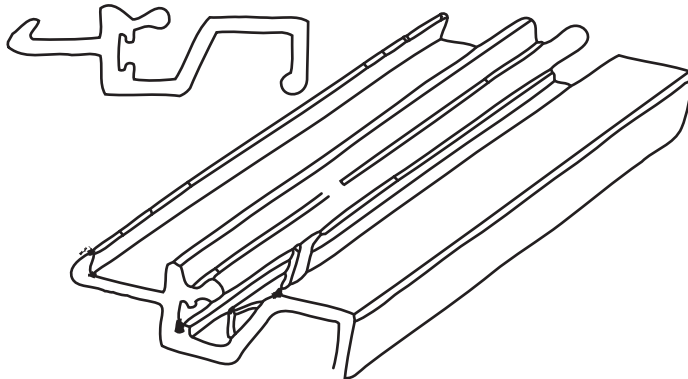

Norandex Parts

Series 2000 Window - SH/HS/PW

Series 200-250

Series 50

#01-18
Pivot Lock Shoe

#N-31 RH
#N-32 LH
Tilt Latch/Plunger

#01-46 Steel
Pivot Bar

#02-40
Sweep Lock

#02-53
Keeper

#N-35
Spring Latch

#N-36
Spring Latch

Can't find what you're looking for?
We're here to help!
Call 800.842.0974 today!

Norandex Parts

Series 2000 Window - SH/HS/PW

#N-37 w/ Roller #N-37
#N-38 Corner
Roller Housing / Corner