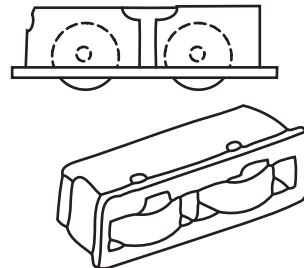

Series
200-250

Series
50

#01-18
Pivot Lock Shoe

#N-56
Roller Housing

#01-46 Steel
Pivot Bar

#N-57 RH
#N-58 LH
Tilt Latch

Can't find what you're looking for?
We're here to help!
Call 800.842.0974 today!

Norandex Parts