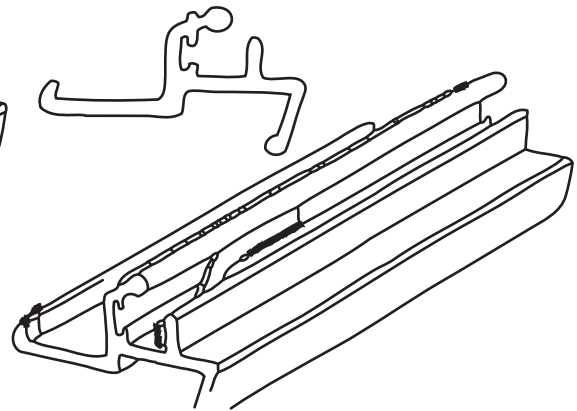

Norandex Parts

Series 2000 Window - SH/HS/PW

Series 200-250

Series 50

#01-18
Pivot Lock Shoe

#N-31 RH
#N-32 LH
Tilt Latch/Plunger

#01-46 Steel
Pivot Bar

#02-40
Sweep Lock

#02-53
Keeper

#N-35
Spring Latch

#N-36
Spring Latch

Can't find what you're looking for?
We're here to help!
Call 800.842.0974 today!

Norandex Parts

Series 2000 Window - SH/HS/PW

#N-37 w/ Roller #N-37
#N-38 Corner
Roller Housing / Corner

#N-40
Sash Guide

#N-41
Top Stop
1" Length

#N-27
Air Plug

#N-42
Slider Sill Vinyl
Frame Vinyl

#N-43
Slider Jamb Vinyl
Frame Vinyl

#N-52
Fixed Lite
Glazing Vinyl

#N-54
Lower Sash
Glazing Vinyl

#N-44
Frame Vinyl