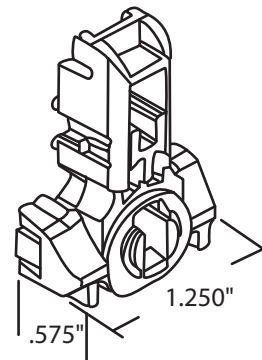

T-Lock

WRS Part #	Pad	Puck Color	Cam
05-146-01	1.330"	White	Closed
05-146-02	1.360"	Black	Closed
05-146-03	1.375"	Blue	Closed