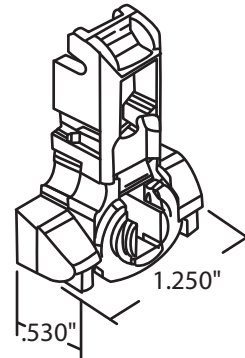

T-Lock/Molded Spring

WRS Part #	Pad	Puck Color	Cam	Notes
05-129-01	1.300"	Red	Open	
05-129-02	1.300"	Red	Closed	
05-129-03	1.330"	White	Open	
05-129-04	1.330"	White	Closed	
05-129-05	1.360"	Black	Closed	
05-129-06	1.375"	Blue	Closed	
05-129-07	1.360"	Black	Open	
05-129-08	1.330"	White	Open	Stamped Pivot
05-129-09	1.375"	Blue	Open	

#05-147
Front-to-Back T-Lock
Open Cam

#05-148
Front-to-Back T-Lock
Open Cam

#05-149
Front-to-Back T-Lock
Open Cam

T-Lock

#05-161
Inverted Link
Use w/ #05-1260

WRS Part #	Pad	Puck Color	Cam	Notes
05-145-01	1.048"	Green	Closed	
05-145-02	1.048"	Green	Open	
05-145-03	1.048"	White	Open	Stamped Pivot