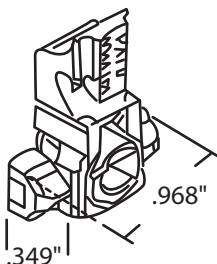

#05-159
T-Lock
Use w/ 3/8" Balance Only