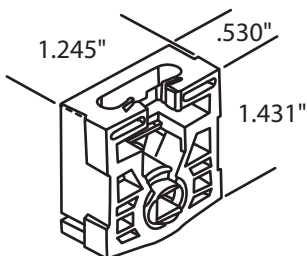

#05-160
Metal Spring/Molded Plate
Use w/ 05-161