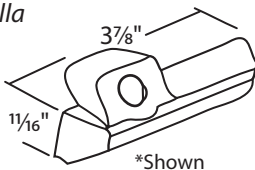

#050-25-1-CR* Copperite
#050-25-2-CR Copperite
#050-25-1-32* White
#050-25-2-32 White
#050-25-1-CP* Champagne
#050-25-2-CP Champagne
Square Cover
Pella

*Shown

#050-27-1-CP* Champagne
#050-27-2-CP Champagne
#050-27-1-BBP* Bright
#050-27-2-BBP Bright
#050-27-1-32* White
#050-27-2-32 White
Integrated Folding Handle Cover
Pella