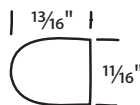

Call 800.842.0974
for other finishes

#029-48-BW Blue White
#029-48-ALMD Almond
#029-48-22 Clay
#029-48-32 White
Folding Handle
Roto

#029-49-32 White
Folding Crank Handle
w/ a 5/16" Male Hex
Roto

#022-177-32 White
#022-177-03 Bronze
#022-177-24 Beige
#022-177-01 Aluminum
Spline Cap
Truth