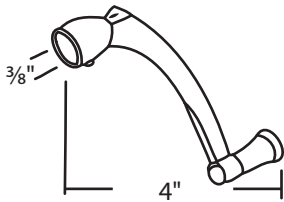

#050-01-4 Copperite
#050-01-71 Champagne
#050-01-32 White
#050-01-73 Brass Plated
Crank Handle
Pella

#050-29-1-BW* Blue White
#050-29-2-BW Blue White
Crank Handle
Pella