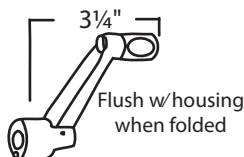

Call 800.842.0974
for other finishes

#029-48-BW Blue White
#029-48-ALMD Almond
#029-48-22 Clay
#029-48-32 White
Folding Handle
Roto

#029-49-32 White
Folding Crank Handle
w/ a 5/16" Male Hex
Roto

#022-177-32 White
#022-177-03 Bronze
#022-177-24 Beige
#022-177-01 Aluminum
Spline Cap
Truth