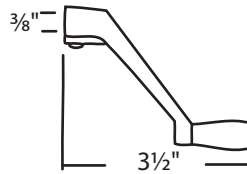

#022-16-03 Bronze
#022-16-32 White
#022-16-11 Coppertone
#022-16-23 Chestnut Bronze
#022-16-24 Beige
Fits all *Truth* Operators
w/ $\frac{1}{32}$ " Spline

#022-176-01 Aluminum
#022-176-03 Bronze
#022-176-32 White
Fits Old Style Steel
Casement Operators

#022-175-M Mill
#022-175-M Bronze