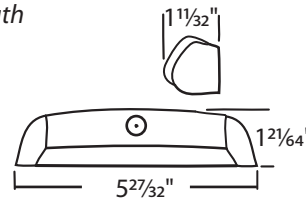

Handle:
#022-103-XX
See p. 139