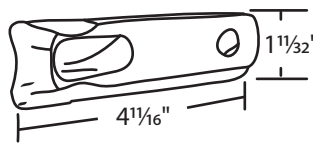

Operator Covers

#056-76-01 Stone
#056-76-32 White
Metro Style
Andersen

#056-75-01 Stone
#056-75-32 White
Classic Style
Andersen

#056-23-61 Stone
Andersen

#056-11-61 Stone
#056-11-32 White

#050-25-1-CR* Copperite
#050-25-2-CR Copperite
#050-25-1-32* White
#050-25-2-32 White
#050-25-1-CP* Champagne
#050-25-2-CP Champagne
Square Cover
Pella

*Shown

#050-27-1-CP* Champagne
#050-27-2-CP Champagne
#050-27-1-BBP* Bright
#050-27-2-BBP Bright
#050-27-1-32* White
#050-27-2-32 White
Integrated Folding Handle Cover
Pella

#050-26-1-32* White
#050-26-2-32 White
#050-26-1-CP* Champagne
#050-26-2-CP Champagne
#050-26-1-CR* Copperite
#050-26-2-CR Copperite
Round Cover
Pella

#029-46-1-07* Brown
#029-46-1-ALMD* Almond
#029-46-1-03* Bronze
#029-46-1-02* Black
#029-46-2-02 Black
Roto

#029-47-1-BC* Bright Chrome
#029-47-2-BC Bright Chrome
#029-47-1-BP* Brass Plated
#029-47-2-BP Brass Plated
#029-47-1-ORB* Oil Rubbed Bronze
#029-47-2-ORB Oil Rubbed Bronze
Metal
Roto

Call 800.842.0974
for other finishes

*Shown

#014-66-03 Bronze
#014-66-29 Gold
#014-66-32 White
Plastic Contour Cover
Truth

#022-96-01 Aluminum
#022-96-24 Beige
#022-96-02 Black
#022-96-03 Bronze
#022-96-58 Brush. Brass
#022-96-19 Brush. Nickel
#022-96-23 Chest. Bronze
#022-96-22 Clay
#022-96-11 Coppertone
#022-96-29 Gold
#022-96-51 Oil Rub. Bronze
#022-96-69 Tuscan Bronze
#022-96-32 White

#014-67-03 Bronze
#014-67-32 White
#014-67-11 Coppertone
#014-67-51 Oil Rubbed Bronze
Metal
Truth

#022-138-1-03* Bronze
#022-138-2-03 Bronze
#022-138-1-32* White
#022-138-2-32 White
Plastic Nesting Cover for
Maxim® Operators
Truth

Handle:
#022-103-XX
See p. 139