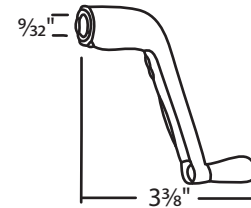

#022-10-05 Aluminum
#022-10-07 Brown
#022-10-32 White
#022-10-03 Bronze
Crank Handle
 $\frac{3}{8}$ " Spline

#022-172-01 Aluminum
Crank Handle

#022-174-M Mill
 $\frac{5}{16}$ " Hex Handle & Shaft