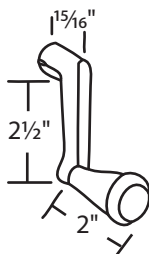

#022-120-01 Aluminum
#022-120-24 Beige
#022-120-03 Bronze
#022-120-19 Brushed Nickel
#022-120-23 Chestnut Bronze
#022-120-32 White
Operator ADA Handle
Fits 1¹/₃₂" spline
Truth