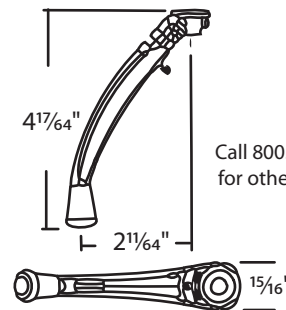

#029-59-32 White
#029-59-BC Bright Chrome
#029-59-BP Brass Plated
#029-59-ORB Oil Rubbed Bronze
For X-Drive Operators
Roto

Call 800.842.0974
for other finishes

#029-48-BW Blue White
#029-48-ALMD Almond
#029-48-22 Clay
#029-48-32 White
Folding Handle
Roto