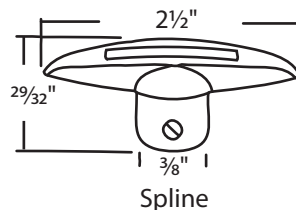

Any questions, call your Account Specialist @ 800.842.0974