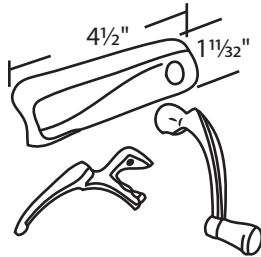

Operator Handle/Cover Sets

#050-28-1-CP* Champagne
#050-28-2-CP Champagne
#050-28-1-32* White
#050-28-2-32 White
Crank Kit
Pella

#022-121-1-03* Bronze
#022-121-2-03 Bronze
#022-121-1-32* White
#022-121-2-32 White
#022-121-1-FB* Oil Rubbed Bronze
Encore™ Tango Folding Handle & Cover
Truth

#022-139-32 White
Entrygard® Folding Handle & Cover
Truth

Other finishes available
Fits all Entrygard products

Complete Service Available

Thank You
for Using Our Services!

Your Satisfaction
is Important to Us!

Any questions, call your
Account Specialist @ 800.842.0974