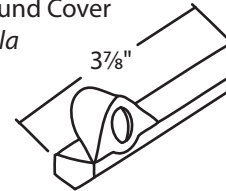

#050-26-1-32* White
#050-26-2-32 White
#050-26-1-CP* Champagne
#050-26-2-CP Champagne
#050-26-1-CR* Copperite
#050-26-2-CR Copperite
Round Cover
Pella