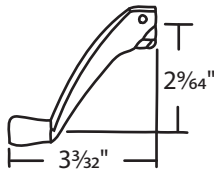

#022-103-01 Aluminum
#022-103-24 Beige
#022-103-02 Black
#022-103-03 Bronze
#022-103-58 Brushed Brass
#022-103-19 Brushed Nickel
#022-103-23 Chestnut Bronze
#022-103-22 Clay
#022-103-11 Coppertone
#022-103-29 Gold
#022-103-51 Oil Rubbed Bronze
#022-103-69 Tuscan Bronze
#022-103-32 White
Operator Folding Handle
Fits 1¹/₃₂" spline
Truth