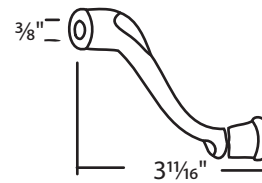

#022-10-05 Aluminum
#022-10-07 Brown
#022-10-32 White
#022-10-03 Bronze
Crank Handle
 $\frac{3}{8}$ " Spline

#022-172-01 Aluminum
Crank Handle

#022-174-M Mill
 $\frac{5}{16}$ " Hex Handle & Shaft