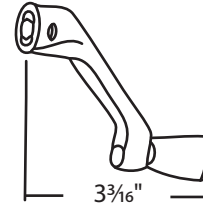

Operator Handles

Sorted by Manufacturer

#022-173-M Mill
Crank Handle
Yale

#074-157W White
#074-157BW Blue White
#074-157ALMD Almond

#02-501 Aluminum
#02-501W White
 $\frac{5}{16}$ " Hex

#022-14-05 Aluminum
#022-14-07 Brown
#022-14-06 Dark Bronze
Crank Handle

#056-77-01 Stone
#056-77-32 White
Classic Crank Handle
 $\frac{3}{8}$ " Spline

#022-12-32 White
#022-12-05 Aluminum
#022-12-07 Brown
For Awning Operators

#058-17-DW Driftwood
#058-17-32 White
#058-17-73 Polished Brass