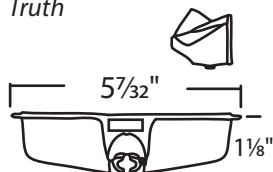

Handle:
#022-103-XX
See p. 139