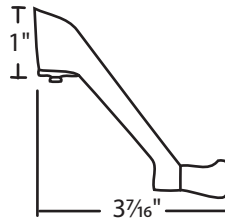

Operator Handles

Sorted by Manufacturer

#022-173-M Mill
Crank Handle
Yale

#074-157W White
#074-157BW Blue White
#074-157ALMD Almond

#02-501 Aluminum
#02-501W White
 $\frac{5}{16}$ " Hex

#022-14-05 Aluminum
#022-14-07 Brown
#022-14-06 Dark Bronze
Crank Handle

#056-77-01 Stone
#056-77-32 White
Classic Crank Handle
 $\frac{3}{8}$ " Spline

#022-12-32 White
#022-12-05 Aluminum
#022-12-07 Brown
For Awning Operators

#058-17-DW Driftwood
#058-17-32 White
#058-17-73 Polished Brass