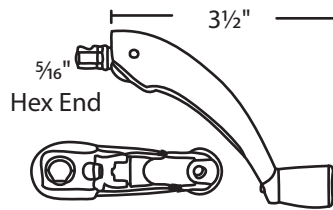

#029-58-BW Blue White
#029-58-32 White
#029-58-ALMD Almond
#029-58-DB Dark Bronze
#029-58-EB Earth Brown
Folding Handle for Roto
Pro-Drive Operators
Roto