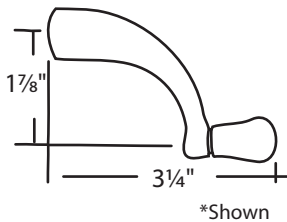

Operator Handles

Sorted by Manufacturer

#056-78-03 Bronze
Crank Handle
Andersen

#056-68-13 Silver
Crank Handle
Andersen

#056-10-01 Stone
#056-10-32 White
Crank Handle
Andersen

#056-79-01 Stone
#056-79-32 White
Crank Handle
Andersen

#022-11-05 Light Bronze
#022-11-07 Aluminum
Dorchester

#050-01-4 Copperite
#050-01-71 Champagne
#050-01-32 White
#050-01-73 Brass Plated
Crank Handle
Pella

#050-29-1-BW* Blue White
#050-29-2-BW Blue White
Crank Handle
Pella

#050-04-67 Brass
#050-04-32 White
#050-04-71 Champagne
Folding Handle
Pella

#050-30-32 White
#050-30-71 Champagne
#050-30-73 Brass Plated
Integrated Crank Handle
Pella

#029-50-BW Blue White
#029-50-W White
For Roto Pro-Drive Operators
Roto

#029-58-BW Blue White
#029-58-32 White
#029-58-ALMD Almond
#029-58-DB Dark Bronze
#029-58-EB Earth Brown
Folding Handle for Roto
Pro-Drive Operators
Roto

#029-59-32 White
#029-59-BC Bright Chrome
#029-59-BP Brass Plated
#029-59-ORB Oil Rubbed Bronze
For X-Drive Operators
Roto

Call 800.842.0974
for other finishes

#029-48-BW Blue White
#029-48-ALMD Almond
#029-48-22 Clay
#029-48-32 White
Folding Handle
Roto

#029-49-32 White
Folding Crank Handle
w/ a 5/16" Male Hex
Roto

#022-177-32 White
#022-177-03 Bronze
#022-177-24 Beige
#022-177-01 Aluminum
Spline Cap
Truth

Can't find what you're looking for?
We're here to help!
Call 800.842.0974 today!