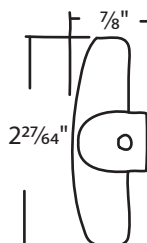

Any questions, call your Account Specialist @ 800.842.0974