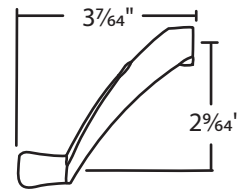

#022-179-01 Aluminum
#022-179-24 Beige
#022-179-02 Black
#022-179-03 Bronze
#022-179-58 Brushed Brass
#022-179-19 Brushed Nickel
#022-179-23 Chestnut Bronze
#022-179-22 Clay
#022-179-11 Coppertone
#022-179-29 Gold
#022-179-51 Oil Rubbed Bronze
#022-179-69 Tuscan Bronze
#022-179-32 White
Operator Contour Handle
Fits 1¹/₃₂" spline
Truth