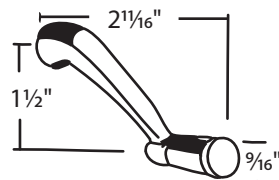

#022-16-03 Bronze
#022-16-32 White
#022-16-11 Coppertone
#022-16-23 Chestnut Bronze
#022-16-24 Beige
Fits all *Truth* Operators
w/ $\frac{1}{32}$ " Spline

#022-176-01 Aluminum
#022-176-03 Bronze
#022-176-32 White
Fits Old Style Steel
Casement Operators

#022-175-M Mill
#022-175-M Bronze