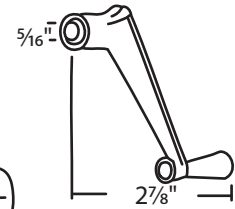

Operator Handles

Sorted by Manufacturer

#056-78-03 Bronze
Crank Handle
Andersen

#056-68-13 Silver
Crank Handle
Andersen

#056-10-01 Stone
#056-10-32 White
Crank Handle
Andersen

#056-79-01 Stone
#056-79-32 White
Crank Handle
Andersen

#022-11-05 Light Bronze
#022-11-07 Aluminum
Dorchester

#050-01-4 Copperite
#050-01-71 Champagne
#050-01-32 White
#050-01-73 Brass Plated
Crank Handle
Pella

#050-29-1-BW* Blue White
#050-29-2-BW Blue White
Crank Handle
Pella

#050-04-67 Brass
#050-04-32 White
#050-04-71 Champagne
Folding Handle
Pella

#050-30-32 White
#050-30-71 Champagne
#050-30-73 Brass Plated
Integrated Crank Handle
Pella

#029-50-BW Blue White
#029-50-W White
For Roto Pro-Drive Operators
Roto

#029-58-BW Blue White
#029-58-32 White
#029-58-ALMD Almond
#029-58-DB Dark Bronze
#029-58-EB Earth Brown
Folding Handle for Roto
Pro-Drive Operators
Roto

#029-59-32 White
#029-59-BC Bright Chrome
#029-59-BP Brass Plated
#029-59-ORB Oil Rubbed Bronze
For X-Drive Operators
Roto

Call 800.842.0974
for other finishes

#029-48-BW Blue White
#029-48-ALMD Almond
#029-48-22 Clay
#029-48-32 White
Folding Handle
Roto

#029-49-32 White
Folding Crank Handle
w/ a 5/16" Male Hex
Roto

#022-177-32 White
#022-177-03 Bronze
#022-177-24 Beige
#022-177-01 Aluminum
Spline Cap
Truth

Can't find what you're looking for?
We're here to help!
Call 800.842.0974 today!