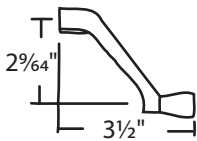

Operator Handles

#022-13-01 Aluminum
#022-13-24 Beige
#022-13-02 Black
#022-13-03 Bronze
#022-13-58 Brushed Brass
#022-13-19 Brushed Nickel
#022-13-23 Chestnut Bronze
#022-13-22 Clay
#022-13-11 Coppertone
#022-13-29 Gold
#022-13-51 Oil Rubbed Bronze
#022-13-69 Tuscan Bronze
#022-13-32 White
Operator Long Handle
Fits 1¹/₃₂" spline
Truth