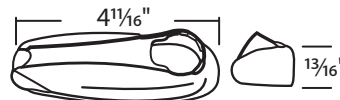

#029-47-1-BC* Bright Chrome
#029-47-2-BC Bright Chrome
#029-47-1-BP* Brass Plated
#029-47-2-BP Brass Plated
#029-47-1-ORB* Oil Rubbed Bronze
#029-47-2-ORB Oil Rubbed Bronze
Metal
Roto

Call 800.842.0974
for other finishes

*Shown

#014-66-03 Bronze
#014-66-29 Gold
#014-66-32 White
Plastic Contour Cover
Truth

#022-96-01 Aluminum
#022-96-24 Beige
#022-96-02 Black
#022-96-03 Bronze
#022-96-58 Brush. Brass
#022-96-19 Brush. Nickel
#022-96-23 Chest. Bronze
#022-96-22 Clay
#022-96-11 Coppertone
#022-96-29 Gold
#022-96-51 Oil Rub. Bronze
#022-96-69 Tuscan Bronze
#022-96-32 White

#014-67-03 Bronze
#014-67-32 White
#014-67-11 Coppertone
#014-67-51 Oil Rubbed Bronze
Metal
Truth

#022-138-1-03* Bronze
#022-138-2-03 Bronze
#022-138-1-32* White
#022-138-2-32 White
Plastic Nesting Cover for
Maxim® Operators
Truth