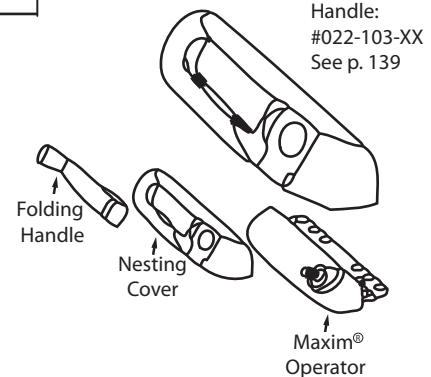

*Shown

#050-27-1-CP* Champagne
#050-27-2-CP Champagne
#050-27-1-BBP* Bright
#050-27-2-BBP Bright
#050-27-1-32* White
#050-27-2-32 White
Integrated Folding Handle Cover
Pella

#050-26-1-32* White
#050-26-2-32 White
#050-26-1-CP* Champagne
#050-26-2-CP Champagne
#050-26-1-CR* Copperite
#050-26-2-CR Copperite
Round Cover
Pella

#029-46-1-07* Brown
#029-46-1-ALMD* Almond
#029-46-1-03* Bronze
#029-46-1-02* Black
#029-46-2-02 Black
Roto

#029-47-1-BC* Bright Chrome
#029-47-2-BC Bright Chrome
#029-47-1-BP* Brass Plated
#029-47-2-BP Brass Plated
#029-47-1-ORB* Oil Rubbed Bronze
#029-47-2-ORB Oil Rubbed Bronze
Metal
Roto

Call 800.842.0974
for other finishes

*Shown

#014-66-03 Bronze
#014-66-29 Gold
#014-66-32 White
Plastic Contour Cover
Truth

#022-96-01 Aluminum
#022-96-24 Beige
#022-96-02 Black
#022-96-03 Bronze
#022-96-58 Brush. Brass
#022-96-19 Brush. Nickel
#022-96-23 Chest. Bronze
#022-96-22 Clay
#022-96-11 Coppertone
#022-96-29 Gold
#022-96-51 Oil Rub. Bronze
#022-96-69 Tuscan Bronze
#022-96-32 White

#014-67-03 Bronze
#014-67-32 White
#014-67-11 Coppertone
#014-67-51 Oil Rubbed Bronze
Metal
Truth

#022-138-1-03* Bronze
#022-138-2-03 Bronze
#022-138-1-32* White
#022-138-2-32 White
Plastic Nesting Cover for
Maxim® Operators
Truth

Handle:
#022-103-XX
See p. 139