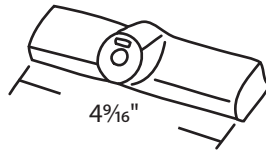

#056-23-61 Stone
Andersen