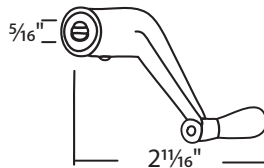

#022-10-05 Aluminum
#022-10-07 Brown
#022-10-32 White
#022-10-03 Bronze
Crank Handle
 $\frac{3}{8}$ " Spline

#022-172-01 Aluminum
Crank Handle

#022-174-M Mill
 $\frac{5}{16}$ " Hex Handle & Shaft