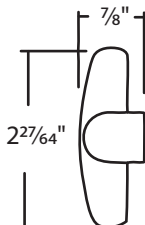

#022-97-01 Aluminum
#022-97-24 Beige
#022-97-02 Black
#022-97-03 Bronze
#022-97-58 Brushed Brass
#022-97-19 Brushed Nickel
#022-97-23 Chestnut Bronze
#022-97-22 Clay
#022-97-11 Coppertone
#022-97-29 Gold
#022-97-51 Oil Rubbed Bronze
#022-97-69 Tuscan Bronze
#022-97-32 White
Operator "T" Handle
Fits 1¹/₃₂" spline
Truth