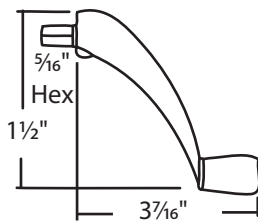

#029-50-BW Blue White
#029-50-W White
For Roto Pro-Drive Operators
Roto