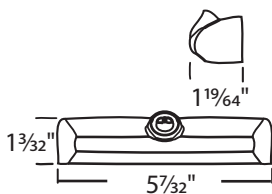

Handle:
#022-103-XX
See p. 139