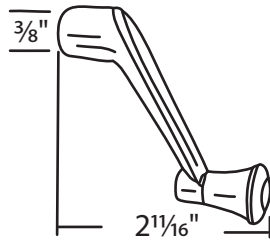

Operator Handles

Sorted by Manufacturer

#022-173-M Mill
Crank Handle
Yale

#074-157W White
#074-157BW Blue White
#074-157ALMD Almond

#02-501 Aluminum
#02-501W White
 $\frac{5}{16}$ " Hex

#022-14-05 Aluminum
#022-14-07 Brown
#022-14-06 Dark Bronze
Crank Handle

#056-77-01 Stone
#056-77-32 White
Classic Crank Handle
 $\frac{3}{8}$ " Spline

#022-12-32 White
#022-12-05 Aluminum
#022-12-07 Brown
For Awning Operators

#058-17-DW Driftwood
#058-17-32 White
#058-17-73 Polished Brass