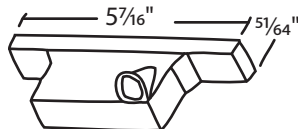

#029-46-1-07* Brown
#029-46-1-ALMD* Almond
#029-46-1-03* Bronze
#029-46-1-02* Black
#029-46-2-02 Black
Roto