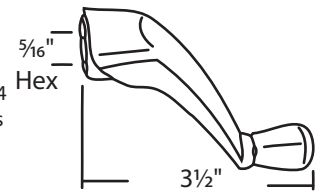

Call 800.842.0974
for other finishes

#029-48-BW Blue White
#029-48-ALMD Almond
#029-48-22 Clay
#029-48-32 White
Folding Handle
Roto

#029-49-32 White
Folding Crank Handle
w/ a 5/16" Male Hex
Roto

#022-177-32 White
#022-177-03 Bronze
#022-177-24 Beige
#022-177-01 Aluminum
Spline Cap
Truth