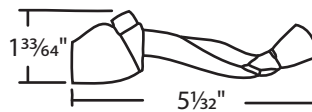

Operator Handle/Cover Sets

#050-28-1-CP* Champagne
#050-28-2-CP Champagne
#050-28-1-32* White
#050-28-2-32 White
Crank Kit
Pella

#022-121-1-03* Bronze
#022-121-2-03 Bronze
#022-121-1-32* White
#022-121-2-32 White
#022-121-1-FB* Oil Rubbed Bronze
Encore™ Tango Folding Handle & Cover
Truth

#022-139-32 White
Entrygard® Folding Handle & Cover
Truth

Other finishes available
Fits all Entrygard products

Complete Service Available

Thank You
for Using Our Services!

Your Satisfaction
is Important to Us!

Any questions, call your
Account Specialist @ 800.842.0974