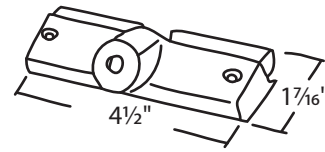

#056-11-61 Stone
#056-11-32 White