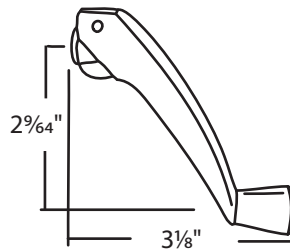

#050-04-67 Brass
#050-04-32 White
#050-04-71 Champagne
Folding Handle
Pella

#050-30-32 White
#050-30-71 Champagne
#050-30-73 Brass Plated
Integrated Crank Handle
Pella

#029-50-BW Blue White
#029-50-W White
For Roto Pro-Drive Operators
Roto