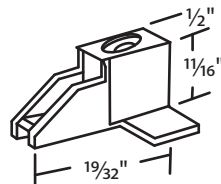

#02-861
Georgia, Palm Beach