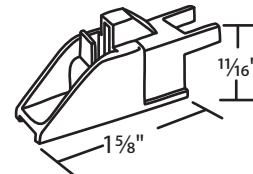

#020-155
Litex

Any questions, call your Account Specialist @ 800.842.0974

Misc. Bottom Guides

#02-0504
Crossly

#02-0505
Use Screw
#02-046
to Install

#02-0567

#02-0569

#02-0576
Old Style
Pan Am