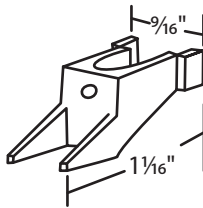

Misc. Bottom Guides

#02-0577

Request when Ordering

Any questions, call your Account Specialist @ 800.842.0974