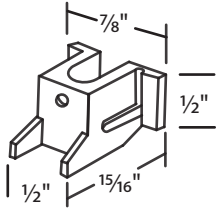

#02-0584 NLA
use #05-52