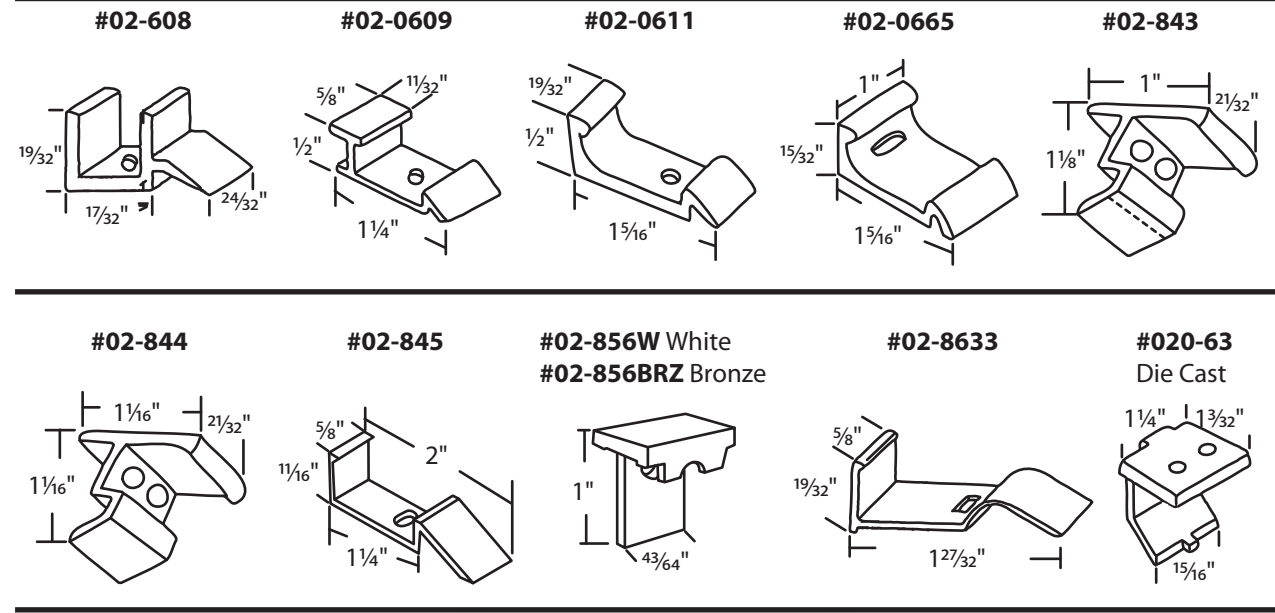

#02-10001

#02-10068

#02-10132

#02-10431

#02-12858LH
#02-12858RH

#02-16514A Black
LH & RH Set
w/ Weatherstrip

#02-60721

#06-54 White
#06-54B Black

#06-85
White

Sash Cams

Metal Sash Cams

Any questions, call your Account Specialist @ **800.842.0974**

Misc. Sideload Parts

Sash Stops

#02-913
Black Rubber

#02-914W
White
#02-914BG
Beige
Vinyl