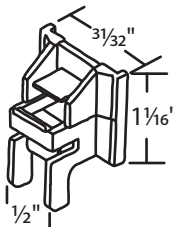

#02-861
Georgia, Palm Beach