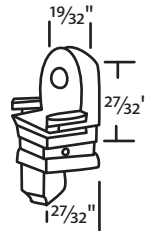

#020-155
Litex

Any questions, call your Account Specialist @ 800.842.0974

Misc. Bottom Guides

#02-0504
Crossly

#02-0505
Use Screw
#02-046
to Install

#02-0567

#02-0569

#02-0576
Old Style
Pan Am