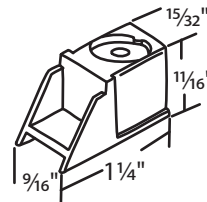

#020-155
Litex

#02-6763
Sliverline