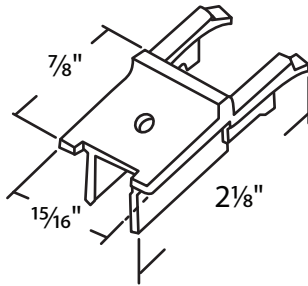

#02-915W
White
#02-915BG
Beige

#02-846

#020-57
Black

#020-56
Black

#094-09
Plastic

#02-702
Keller S.H.

Having problems opening the window or keeping it up?
Please call your account specialist @ 800.842.0974 to
help; you might be able to retrofit with our custom
made Turbo II Series.