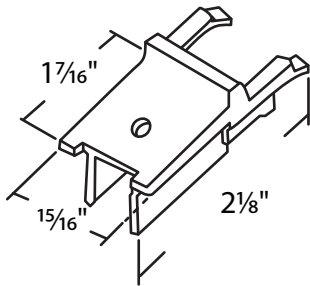

#020-57
Black