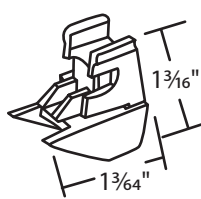

#02-0590
Clear Plastic