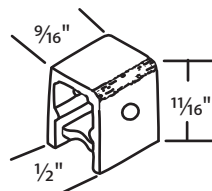

#020-155
Litex

Any questions, call your Account Specialist @ 800.842.0974

Misc. Bottom Guides

#02-0504
Crossly

#02-0505
Use Screw
#02-046
to Install

#02-0567

#02-0569

#02-0576
Old Style
Pan Am