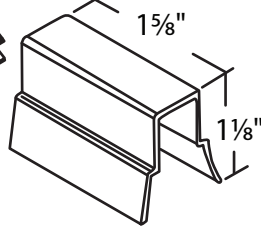

#06-85
White

Sash Cams

Metal Sash Cams

Any questions, call your Account Specialist @ **800.842.0974**

Misc. Sideload Parts

Sash Stops

#02-913
Black Rubber

#02-914W
White
#02-914BG
Beige
Vinyl