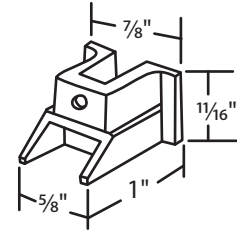

#020-155
Litex

Any questions, call your Account Specialist @ 800.842.0974

Misc. Bottom Guides

#02-0504
Crossly

#02-0505
Use Screw
#02-046
to Install

#02-0567

#02-0569

#02-0576
Old Style
Pan Am