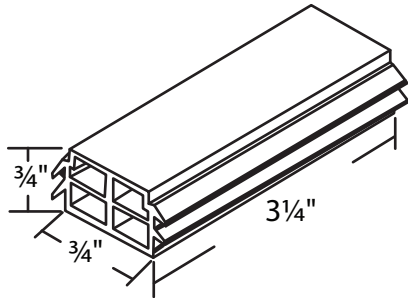

#06-85
White

Sash Cams

Metal Sash Cams

Any questions, call your Account Specialist @ **800.842.0974**

Misc. Sideload Parts

Sash Stops

#02-913
Black Rubber

#02-914W
White
#02-914BG
Beige
Vinyl