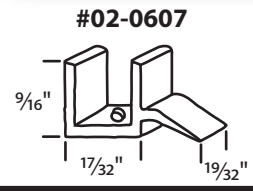

#06-85
White

Sash Cams

Metal Sash Cams

Any questions, call your Account Specialist @ **800.842.0974**

Misc. Sideload Parts

Sash Stops

#02-913
Black Rubber

#02-914W
White
#02-914BG
Beige
Vinyl