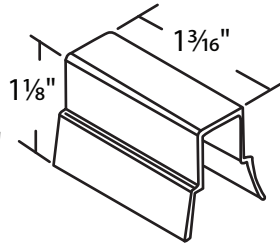

#094-09
Plastic

#02-915W
White
#02-915BG
Beige