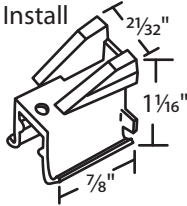

#020-155
Litex

Any questions, call your Account Specialist @ 800.842.0974

Misc. Bottom Guides

#02-0504
Crossly

#02-0505
Use Screw
#02-046
to Install

#02-0567

#02-0569

#02-0576
Old Style
Pan Am