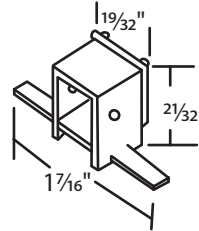

#020-155
Litex

Any questions, call your Account Specialist @ 800.842.0974

Misc. Bottom Guides

#02-0504
Crossly

#02-0505
Use Screw
#02-046
to Install

#02-0567

#02-0569

#02-0576
Old Style
Pan Am