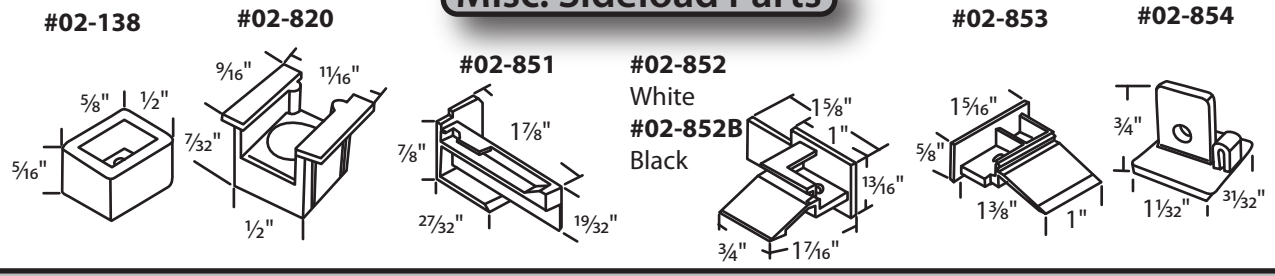

#06-85
White

Sash Cams

Metal Sash Cams

Any questions, call your Account Specialist @ **800.842.0974**

Misc. Sideload Parts

Sash Stops

#02-913
Black Rubber

#02-914W
White
#02-914BG
Beige
Vinyl