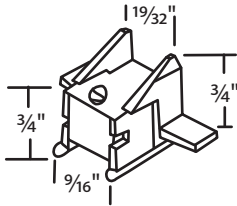

#020-155
Litex

Any questions, call your Account Specialist @ 800.842.0974

Misc. Bottom Guides

#02-0504
Crossly

#02-0505
Use Screw
#02-046
to Install

#02-0567

#02-0569

#02-0576
Old Style
Pan Am