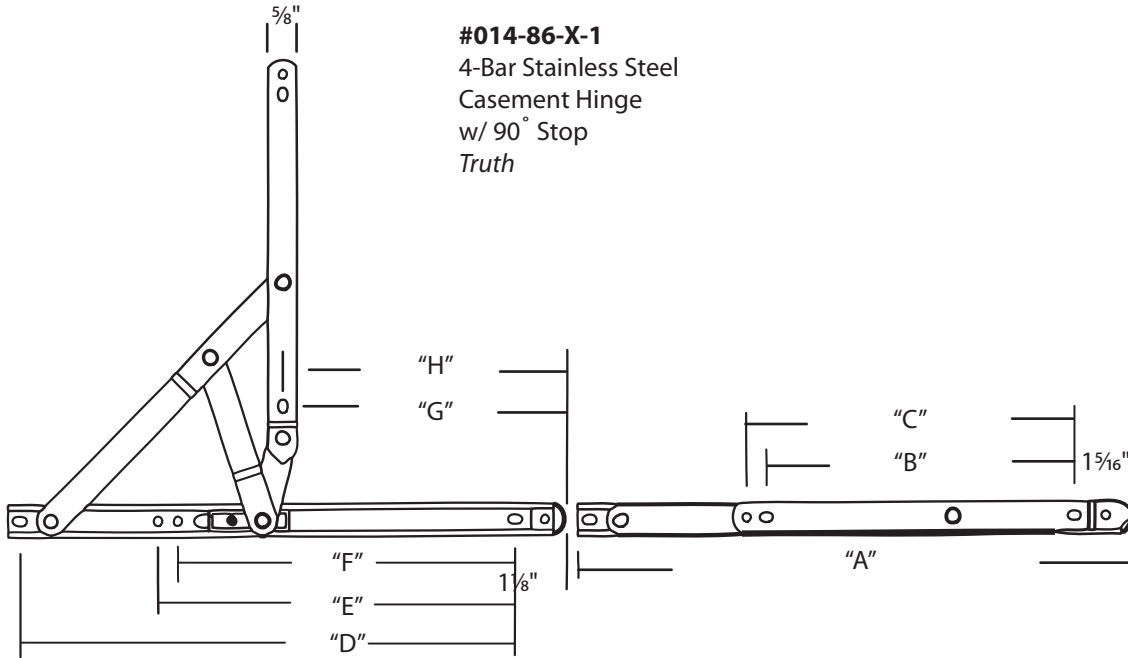

Casement Hinge

#014-86-X-1
4-Bar Stainless Steel
Casement Hinge
w/ 90° Stop
Truth

Bar Length	WRS Part #	"A"	"B"	"C"	"D"	"E"	"F"	"G"	"H"	# of Screws
12"	014-86-1-1	12⁵/₁₆"	6³/₄"	7³/₁₆"	10²³/₃₂"	7¹³/₁₆"	7³/₈"	5⁷/₈"	6³/₁₆"	6
14"	014-86-2-1	14⁷/₃₂"	7⁹/₃₂"	7²²/₃₂"	12²⁹/₃₂"	8¹/₂"	8¹/₁₆"	6⁹/₃₂"	6¹⁹/₃₂"	6
16"	014-86-3-1	16³/₃₂"	7²⁵/₃₂"	8⁷/₃₂"	14²⁵/₃₂"	9³/₃₂"	8²/₃₂"	6²³/₃₂"	7¹/₃₂"	6
18"	014-86-4-1	18⁵/₃₂"	8⁵/₁₆"	8³/₄"	16²⁵/₃₂"	9⁵/₈"	9¹/₄"	7⁷/₃₂"	7¹⁷/₃₂"	6

Can't find what you're looking for?
We're here to help!
Call 800.842.0974 today!