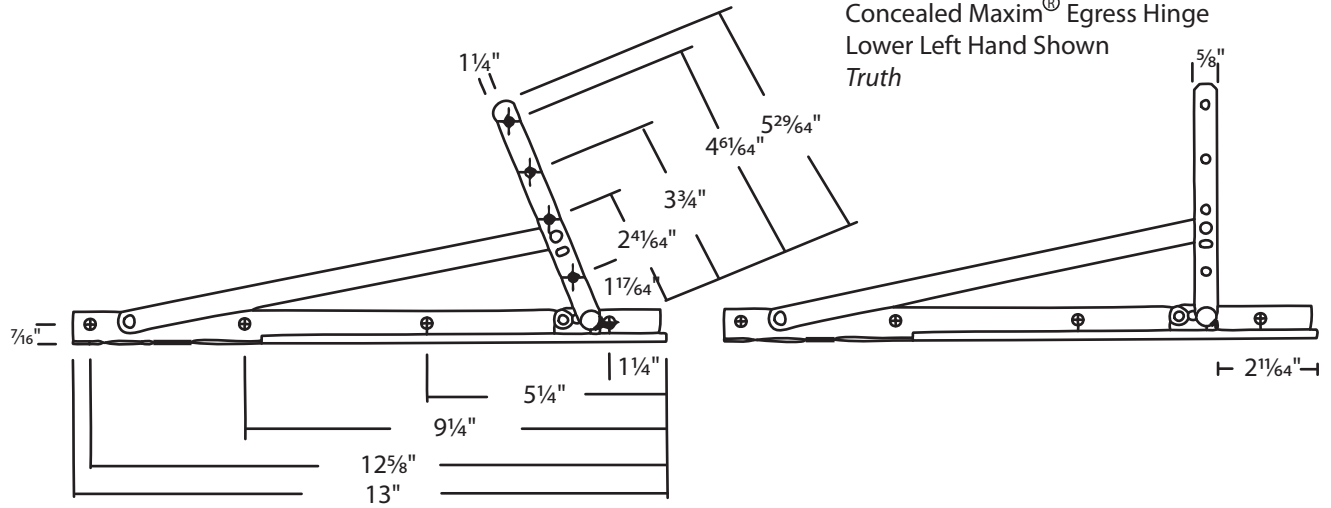

Casement Hinge

#022-03-XX
Concealed Maxim® Egress Hinge
Lower Left Hand Shown
Truth

WRS Part #	Material	Lower Left/Upper Left
022-03-01	STL	Lower Left
022-03-02	STL	Upper Left
022-03-05	SST	Lower Left
022-03-06	SST	Upper Left

#022-03-XX
Concealed Maxim® Washability Hinge
7/16" Stack Height
Truth