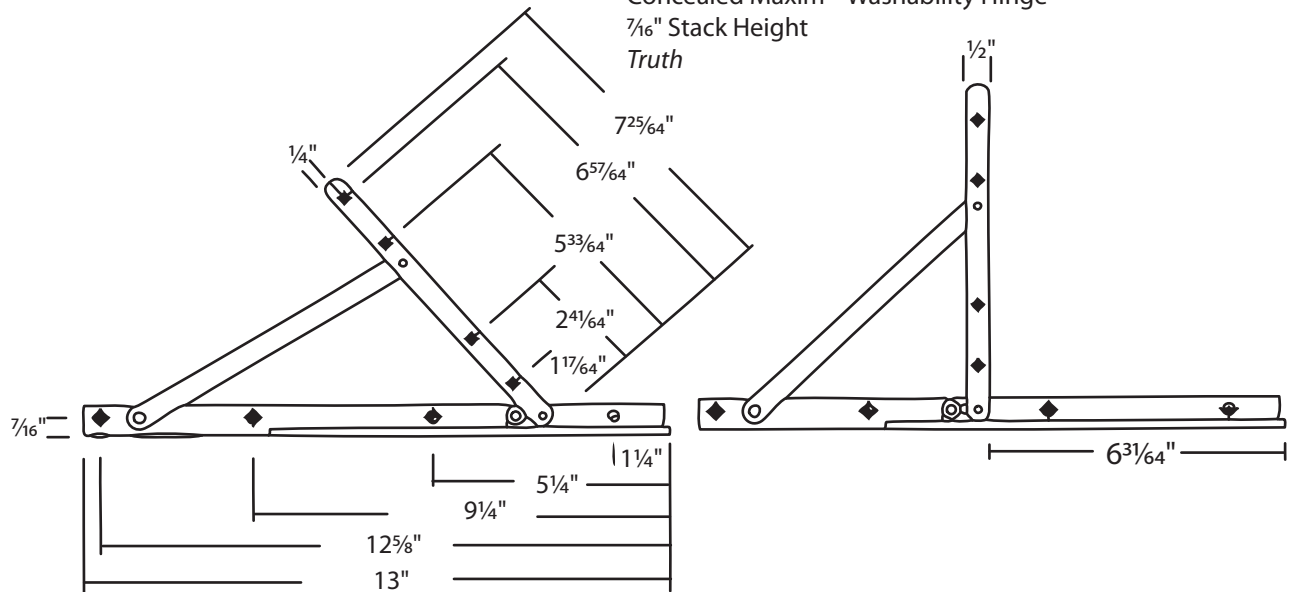

Any questions, call your
 Account Specialist @ 800.842.0974

Casement Hinge

#014-86-X-1
 4-Bar Stainless Steel
 Casement Hinge
 w/ 90° Stop
Truth

Bar Length	WRS Part #	"A"	"B"	"C"	"D"	"E"	"F"	"G"	"H"	# of Screws
12"	014-86-1-1	12 ⁵ / ₁₆ "	6 ³ / ₄ "	7 ³ / ₁₆ "	10 ²³ / ₃₂ "	7 ¹³ / ₁₆ "	7 ³ / ₈ "	5 ⁷ / ₈ "	6 ³ / ₁₆ "	6
14"	014-86-2-1	14 ⁷ / ₃₂ "	7 ⁹ / ₃₂ "	7 ²² / ₃₂ "	12 ²⁹ / ₃₂ "	8 ¹ / ₂ "	8 ¹ / ₁₆ "	6 ⁹ / ₃₂ "	6 ¹⁹ / ₃₂ "	6
16"	014-86-3-1	16 ³ / ₃₂ "	7 ²⁵ / ₃₂ "	8 ⁷ / ₃₂ "	14 ²⁵ / ₃₂ "	9 ³ / ₃₂ "	8 ² / ₃₂ "	6 ²³ / ₃₂ "	7 ¹ / ₃₂ "	6
18"	014-86-4-1	18 ⁵ / ₃₂ "	8 ⁵ / ₁₆ "	8 ³ / ₄ "	16 ²⁵ / ₃₂ "	9 ⁵ / ₈ "	9 ¹ / ₄ "	7 ⁷ / ₃₂ "	7 ¹⁷ / ₃₂ "	6

Can't find what you're looking for?
 We're here to help!
 Call 800.842.0974 today!

**Your Satisfaction
 is Important to Us!**

Casement Hinge

#022-03-XX
 Concealed Maxim® Egress Hinge
 Lower Left Hand Shown
Truth

WRS Part #	Material	Lower Left/Upper Left
022-03-01	STL	Lower Left
022-03-02	STL	Upper Left
022-03-05	SST	Lower Left
022-03-06	SST	Upper Left

#022-03-XX
 Concealed Maxim® Washability Hinge
 7/16" Stack Height
Truth