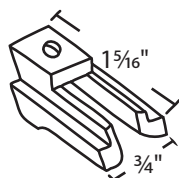

#094-13
Sash Clip
Portalume

#02-204
Sash Clip

#02-539
Balance Cap

#02-6505
Round Balance
Rod Cap

#02-6505
Balance Cap
Keller

#02-6602
Anti Rattle
Keller

#02-603
Old Style Stop
Stanley

#02-362 White
Nylon Retainer
Air Control, S.H.

#01-121 Metal
Take-Out Clip

#01-44 Metal
Take-Out Clip

#02-850
Sash Release
Pan Am

#02-822
Rollyson

Misc. Parts

#02-5202 White
#02-2511 Black

Sorted by length of bracket

Brackets