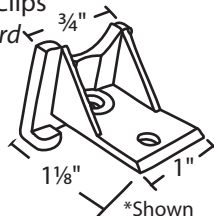

#05-511
Small Rivet
1 1/32" Length
Aire-Lok

#02-296
Face Guide
S.H.

#094-08
Sash Guide
Keller

#094-03
Sash Guide
LH/RH Set
Keller

#094-04
Sash Guide
Air Control

#02-651
Sash Guide
Keller

#02-861
Georgia, Palm Beach

#094-22
Sash Clips

#094-20
LH/RH Set
Sash Clips
Airmaster

#094-23
Sash Clips

#094-21
Sash Clips

#094-14
Sash Clip

#094-10
Sash Clips
Howard

#094-11*
#094-12
Sash Clips
Howard

#02-293
Sold in Sets
Keller