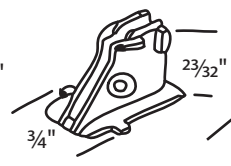

#094-19
Keller

#02-622

#094-18
Keller

#02-198 White
Portalumbe
#02-198-01 Black
Keller

#094-17
Airmaster

#094-16

Can't find what you're looking for?
We're here to help!
Call 800.842.0974 today!

#02-0504
Crossly

#02-0562
Top Bracket
S.H.

Misc. Parts

#094-07
Bottom Guide
S.H.

#094-05
Top Guide
Crown, S.H.

#02-0575
Old Style Top Foot
Pan Am, S.H.

#02-74508
Metal
Look

#02-0513
Foot w/ Metal Hook
1 1/32 inch Length
S.H.