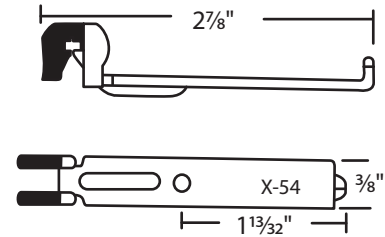

#01-121 Metal
Take-Out Clip

#01-44 Metal
Take-Out Clip

#02-850
Sash Release
Pan Am

#02-822
Rollyson

Misc. Parts

#02-5202 White
#02-2511 Black

Sorted by length of bracket

Brackets

#02-5236

#02-943

#02-943

#01-14

#01-13

#01-10

#01-17

#01-12

#01-16

#01-944

#02-6515
Clip On
General Aluminum

#02-523