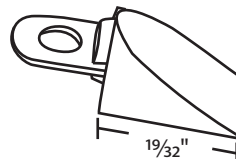

#094-13
Sash Clip
Portalume

#02-204
Sash Clip

#02-539
Balance Cap

#02-6505
Round Balance
Rod Cap

#02-6505
Balance Cap
Keller

#02-6602
Anti Rattle
Keller

#02-603
Old Style Stop
Stanley

#02-362 White
Nylon Retainer
Air Control, S.H.

#01-121 Metal
Take-Out Clip

#01-44 Metal
Take-Out Clip

#02-850
Sash Release
Pan Am

#02-822
Rollyson

Misc. Parts

#02-5202 White
#02-2511 Black

Sorted by length of bracket

Brackets