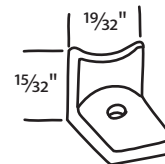

#094-13
Sash Clip
Portalume

#02-204
Sash Clip

#02-539
Balance Cap

#02-6505
Round Balance
Rod Cap

#02-6505
Balance Cap
Keller

#02-6602
Anti Rattle
Keller

#02-603
Old Style Stop
Stanley

#02-362 White
Nylon Retainer
Air Control, S.H.

#01-121 Metal
Take-Out Clip

#01-44 Metal
Take-Out Clip

#02-850
Sash Release
Pan Am

#02-822
Rollyson

Misc. Parts

#02-5202 White
#02-2511 Black

Sorted by length of bracket

Brackets