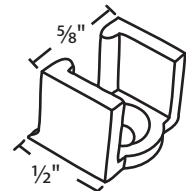

#05-511
Small Rivet
1 1/32" Length
Aire-Lok

#02-296
Face Guide
S.H.

#094-08
Sash Guide
Keller

#094-03
Sash Guide
LH/RH Set
Keller

#094-04
Sash Guide
Air Control

#02-651
Sash Guide
Keller

#02-861
Georgia, Palm Beach

#094-22
Sash Clips

#094-20
LH/RH Set
Sash Clips
Airmaster

#094-23
Sash Clips

#094-21
Sash Clips

#094-14
Sash Clip

#094-10
Sash Clips
Howard

#094-11*
#094-12
Sash Clips
Howard

#02-293
Sold in Sets
Keller