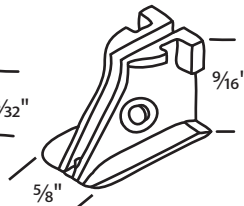

Balance Shoes

Stanley, Tucker

Sold as Set

Use w/ #05-11 End

#094-16

Can't find what you're looking for?
We're here to help!
Call 800.842.0974 today!

Misc. Parts