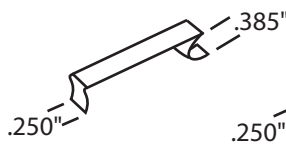

#01-44 Metal
Take-Out Clip

#01-121 Metal
Take-Out Clip