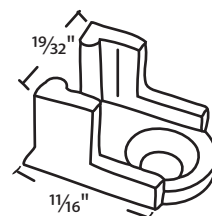

#02-204
Sash Clip