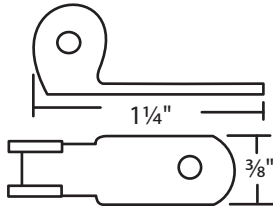

#01-121 Metal
Take-Out Clip

#01-44 Metal
Take-Out Clip

#02-850
Sash Release
Pan Am

#02-822
Rollyson

Misc. Parts

#02-5202 White
#02-2511 Black

Sorted by length of bracket

Brackets

#02-5236

#02-943

#02-943

#01-14

#01-13

#01-10

#01-17

#01-12