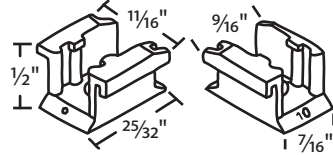

#094-20
LH/RH Set
Sash Clips
Airmaster