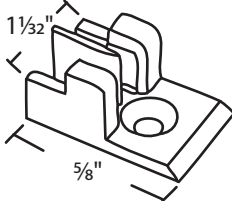

#02-539
Balance Cap

#094-10
Sash Clips
Howard