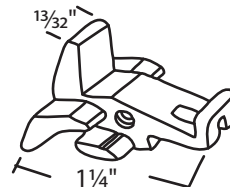

#094-15 White
Carrier
Silverline