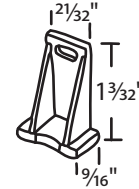

#02-6763
Top Foot
Silverline, S.H.

#094-15 White
Carrier
Silverline

#02-6762
Bottom Foot
Silverline

Misc. Parts

#02-944
Nylon Bushing
Keller

#020-30
Metal Bushing

#05-60
3/32" Diameter
1 3/32" Length
Rivet

#05-605
3/32" Diameter
9/32" Length
Rivet

#05-511
Small Rivet
1 1/32" Length
Aire-Lok

#02-296
Face Guide
S.H.

#094-08
Sash Guide
Keller

#094-03
Sash Guide
LH/RH Set
Keller

#094-04
Sash Guide
Air Control

#02-651
Sash Guide
Keller

#02-861
Georgia, Palm Beach