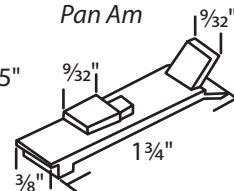

#02-850
Sash Release
Pan Am