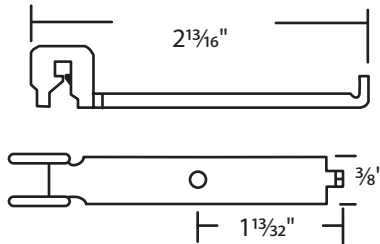

#01-121 Metal
Take-Out Clip

#01-44 Metal
Take-Out Clip

#02-850
Sash Release
Pan Am

#02-822
Rollyson

Misc. Parts

#02-5202 White
#02-2511 Black

Sorted by length of bracket

Brackets

#02-5236

#02-943

#02-943

#01-14

#01-13

#01-10

#01-17

#01-12