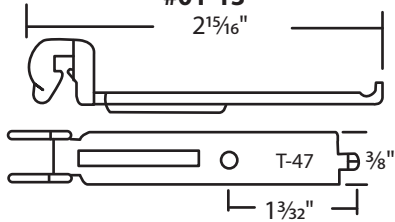

#01-121 Metal
Take-Out Clip

#01-44 Metal
Take-Out Clip

#02-850
Sash Release
Pan Am

#02-822
Rollyson

Misc. Parts

#02-5202 White
#02-2511 Black

Sorted by length of bracket

Brackets

#02-5236

#02-943

#02-943

#01-14

#01-13

#01-10

#01-17

#01-12

#01-16

#01-944

#02-6515
Clip On
General Aluminum

#02-523