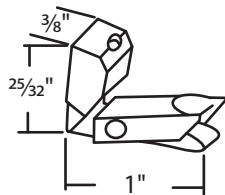

Balance Shoes

Stanley, Tucker

Sold as Set

Use w/ #05-11 End

#02-2503

Can't find what you're looking for?
We're here to help!
Call 800.842.0974 today!

Misc. Parts