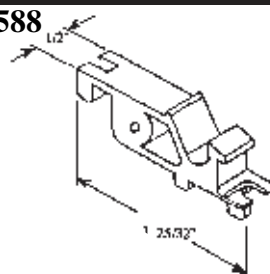

Sash Cams, Top Guides

Also available with 4 screw holes #01-54

Actual Size

#020-155

Litex

Assembly