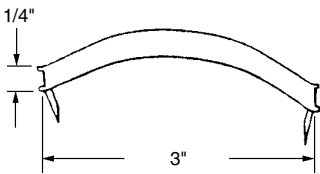

Sliding Screen Door Top Guide

Part Number
032-257

Material: Plastic
Color: White
Used By: Several Manufacturers

Screen Tension Spring

Part Number
032-1419

Material: Steel
Used By: Several Manufacturers

Slip-In Tension Spring