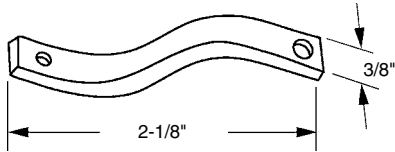

Screen Accessories

Tension Spring for Screen or Window

Part Number
032-1417

Material: Nylon
Color: White
Used By: Several Manufacturers

Screen Tension Spring

Part Number
032-1455

Material: Steel
Used By: Several Manufacturers

Sliding Screen Door Top Guide

Part Number
032-257

Material: Plastic
Color: White
Used By: Several Manufacturers

Screen Tension Spring

Part Number
032-1419

Material: Steel
Used By: Several Manufacturers

Slip-In Tension Spring