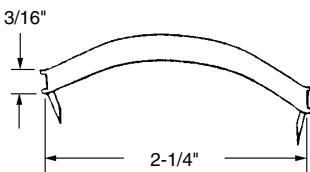

Part Number
032-1428

Material: Steel
Finish: Mill
Used By: Several Manufacturers

Sliding Screen Door Top Guide

Part Number
032-256

Material: Plastic
Color: Black
Used By: Several Manufacturers

Screen Tension Spring