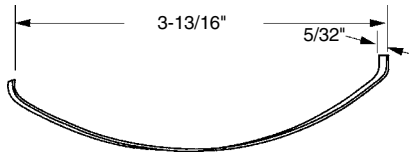

Screen Tension Spring

Part Number
032-1455

Material: Steel
Used By: Several Manufacturers