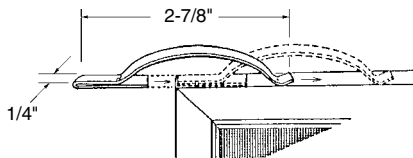

Sliding Screen Door Top Guide

Part Number
032-257

Material: Plastic
Color: White
Used By: Several Manufacturers

Screen Tension Spring

Part Number
032-1419

Material: Steel
Used By: Several Manufacturers

Slip-In Tension Spring

Part Number
032-1428

Material: Steel
Finish: Mill
Used By: Several Manufacturers

Sliding Screen Door Top Guide

Part Number
032-256

Material: Plastic
Color: Black
Used By: Several Manufacturers

Screen Tension Spring