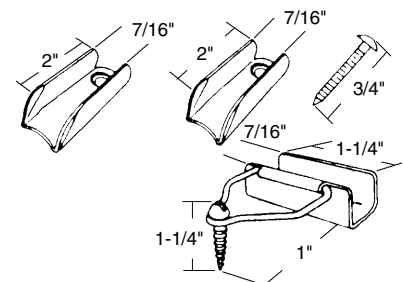

Part Number
032-1454

Material: Steel
Used By: Several Manufacturers

Sliding Screen Door Guide

Part Number
032-299

Material: Plastic
Color: Beige
Used By: Several Manufacturers

Jiffy Screen Hanger

Part Number
032-1424