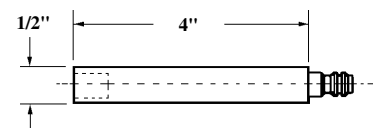

#022-13-4
Crank Handle Extension