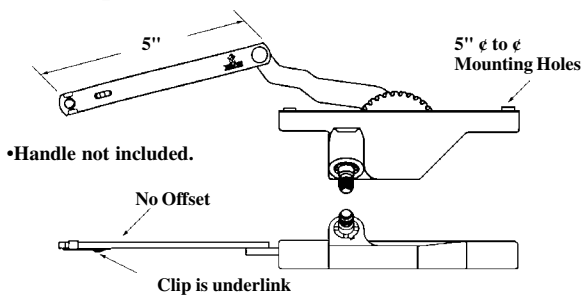

Dyad Operator

Left Hand Shown
*There are many variations - send sample for proper identification.