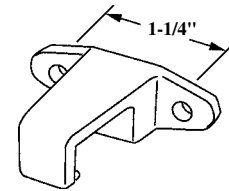

#014-47A Push Bar Locking Bracket