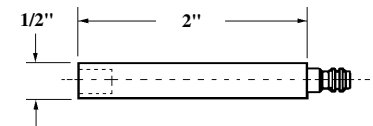

#022-13-2
Crank Handle Extension