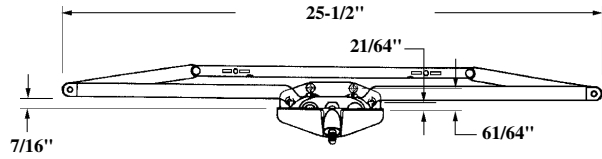

## #022-86-XX Dual Pull Roto Gear Awning Operator

- Approximate sash opening: 14-1/2".
- Handle not included.