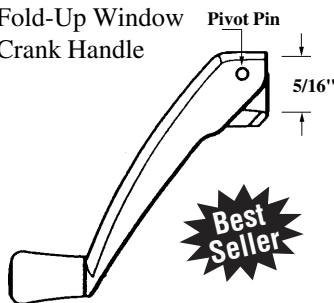

#022-103-XX
Fold-Up Window
Crank Handle