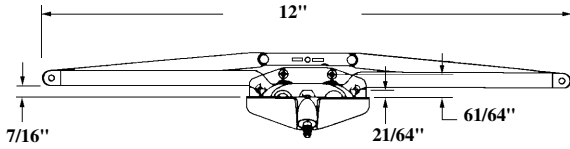

#022-86-XX Single Pull Roto Gear Awning Operator

- •Approximate sash opening: 6".
- •Handle not included.