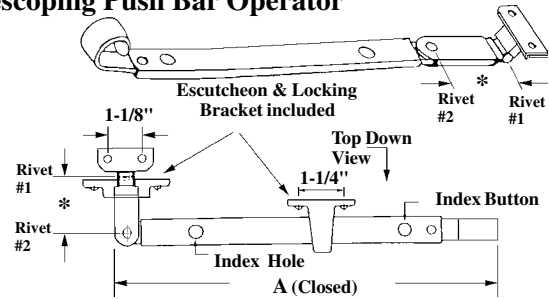

#014-47 Telescoping Push Bar Operator