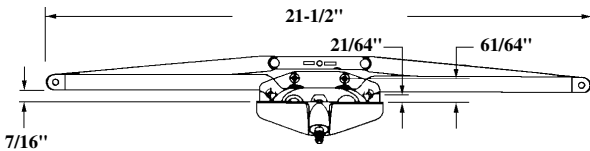

#022-86-XX Single Pull Roto Gear Awning Operator

- •Approximate sash opening: 15-3/4".
- •Handle not included.