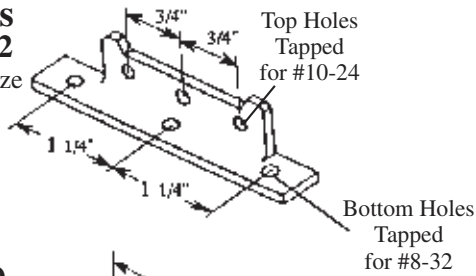

Brackets #022-7102 White Bronze