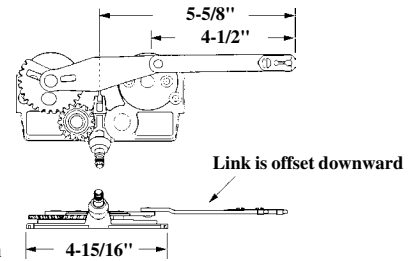

#022-88-XX "Entrygard Dyad" Operator