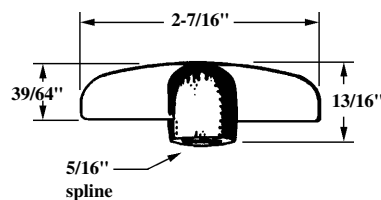

#022-17-XX
Window Crank T Handle