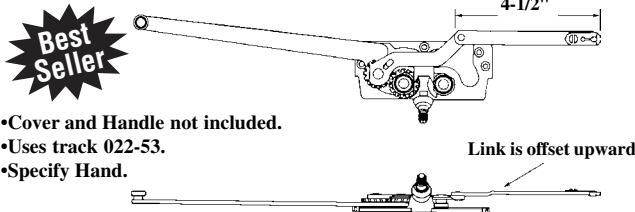

#014-05-XX Dual Arm "Entrygard" Operator