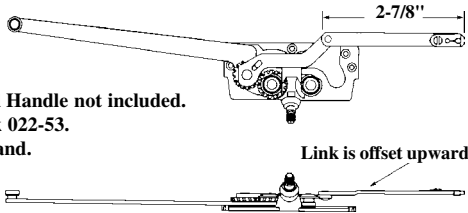

#014-05-XX Dual Arm "Entrygard" Operator