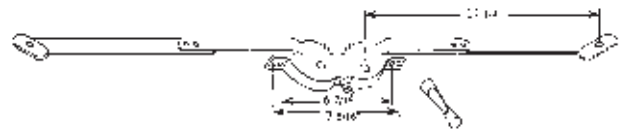

#014-01-03

Color: Bronze
Other Colors Available

#022-24-03 Bronze

#022-24-05 Aluminum