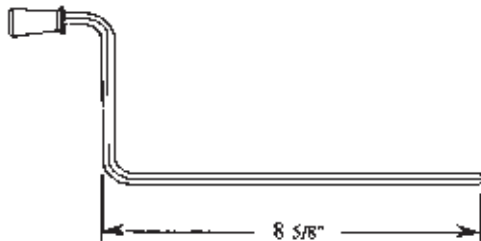

#022-14-XX

#022-17-05  
Aluminum  
#022-17-07  
Brown

#022-18-05  
Aluminum  
#022-18-07  
Brown

#022-15-XX  
Operator Knob  
Handle

#022-16  
5/16" Hex  
Aluminum

**Butt Hinge**

#04-17: "A" = 1 "  
#04-18: "A" = 2 "  
White Bronze