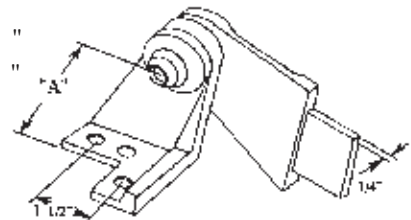

#022-14-XX

#022-17-05  
Aluminum  
#022-17-07  
Brown

#022-18-05  
Aluminum  
#022-18-07  
Brown

#022-15-XX  
Operator Knob  
Handle

#022-16  
5/16" Hex  
Aluminum

**Butt Hinge**

#04-17: "A" = 1 "  
#04-18: "A" = 2 "  
White Bronze