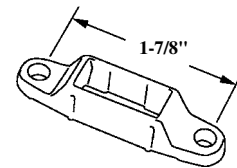

#014-47B Push Bar Guide (Escutcheon)