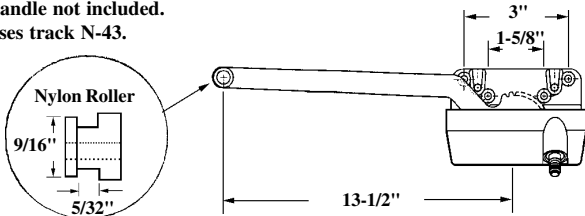

Single Arm Operator

#022-154-XX (RH)

Left Hand Shown

- •Handle not included.
- •Uses track N-43.