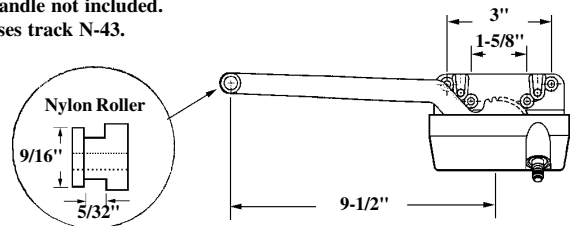

Single Arm Operator

#022-125-XX (RH)

Left Hand Shown

- •Handle not included.
- •Uses track N-43.