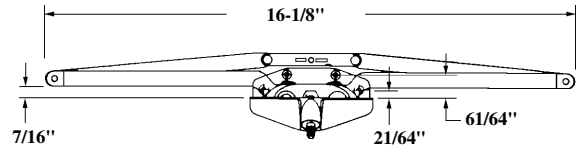

#022-86-XX Single Pull Roto Gear Awning Operator

- •Approximate sash opening: 10-1/2".
- •Handle not included.