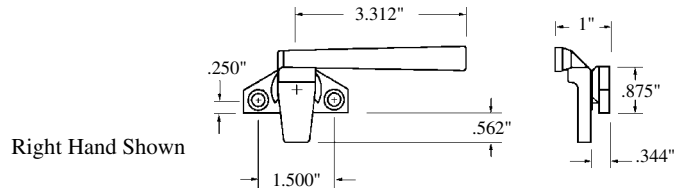

#014-28-XX

Cam Handle — Offset Base