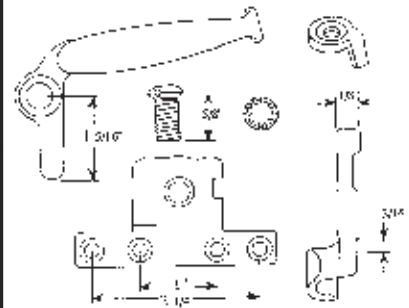

#023-027
Screw Set
Single Hole Handle
Mounting Hardware

#023-230 RH Shown
#023-231 LH

#023-62 RH Shown
#023-63 LH
White Bronze

#023-204
Clevis

#023-022
Clevis Screw

023-10
Mounting Assembling
4 Parts

Cam Handles