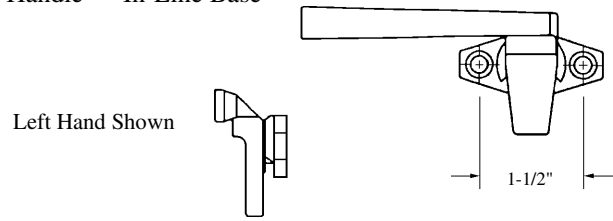

#014-02-1

Cam Handle — In-Line Base