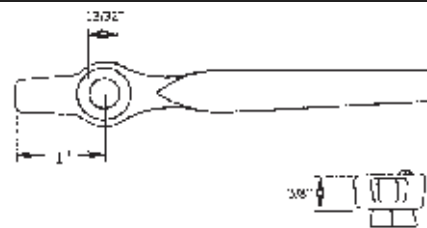

#023-240
Dark Bronze

#023-239
Dark Bronze