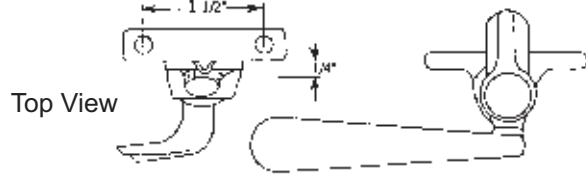

#023-254 RH Shown
#023-255 LH
Dark Bronze

#023-8601