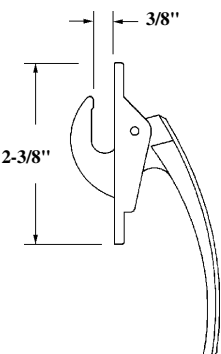

#014-04-1

Locking Handle