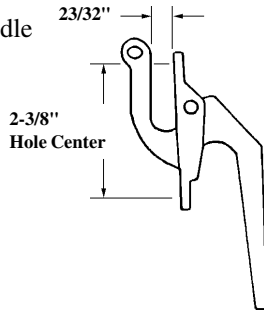

#023-60
Holes Tapped
White Bronze

#023-61
Rear Mount and Holes Tapped
White Bronze

#04-46 Removable Handle
#04-47 White Bronze

"A" Dim 1/2"
#03-46 RH Shown
#03-47 LH
White Bronze

"A" Dim 9/16"
#03-48 RH
#03-49 LH
White Bronze

#03-38 RH Shown
#03-39 LH
Pole Ring Type
White Bronze

"A" Dim 1/2"
#03-50 RH Shown
#03-51 LH
White Bronze

#03-42 RH Shown
#03-43 LH
Pole Ring Type
White Bronze

#03-44 RH
#03-45 LH
Slim Line Type
White Bronze

#03-40 RH Shown
#03-41 LH
Slim Line Type
White Bronze

"A" Specify

Cam Handles, Casement Window: Locking Handles

#023-55

Locking Handle

#014-28-XX

Cam Handle — Offset Base

#014-01-1

Cam Handle — Offset Base

#014-02-1

Cam Handle — In-Line Base

#014-03-1

Cam Handle — Angle Base

#014-03-1

Pole Operated Cam Handle

#014-04-1