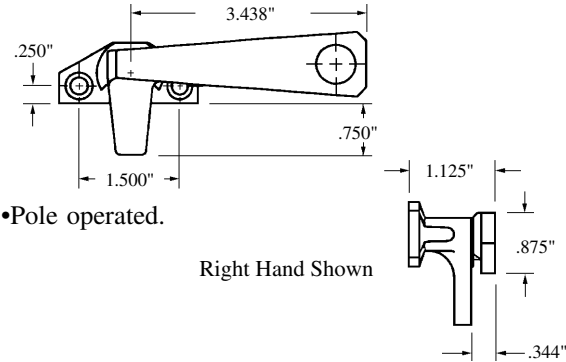

#014-01-1

Cam Handle — Offset Base