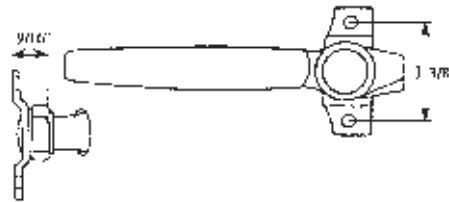

#023-225
Dark Bronze