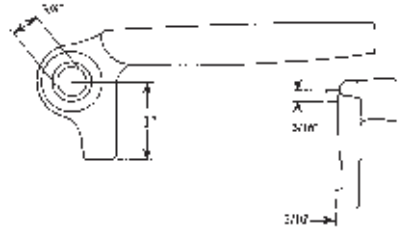

Cam Handles

#023-215
Dark Bronze

#023-238
Copper Color