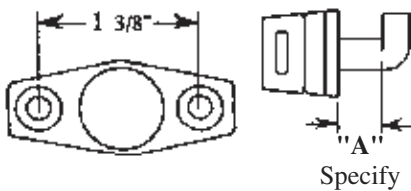

#023-60
Holes Tapped
White Bronze

#023-61
Rear Mount and Holes Tapped
White Bronze

#04-46 Removable Handle
#04-47 White Bronze

"A" Dim 1/2"
#03-46 RH Shown
#03-47 LH
White Bronze

"A" Dim 9/16"
#03-48 RH
#03-49 LH
White Bronze