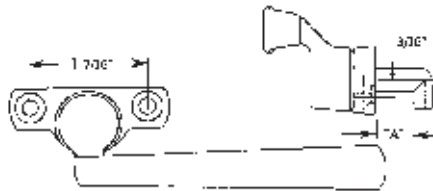

#023-60
Holes Tapped
White Bronze

#023-61
Rear Mount and Holes Tapped
White Bronze

#04-46 Removable Handle
#04-47 White Bronze

"A" Dim 1/2"
#03-46 RH Shown
#03-47 LH
White Bronze

"A" Dim 9/16"
#03-48 RH
#03-49 LH
White Bronze

#03-38 RH Shown
#03-39 LH
Pole Ring Type
White Bronze

"A" Dim 1/2"
#03-50 RH Shown
#03-51 LH
White Bronze

#03-42 RH Shown
#03-43 LH
Pole Ring Type
White Bronze

#03-44 RH
#03-45 LH
Slim Line Type
White Bronze