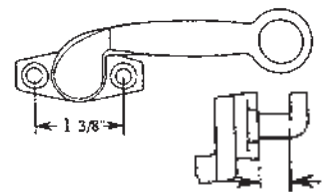

#023-60
Holes Tapped
White Bronze

#023-61
Rear Mount and Holes Tapped
White Bronze

#04-46 Removable Handle
#04-47 White Bronze

"A" Dim 1/2"
#03-46 RH Shown
#03-47 LH
White Bronze

"A" Dim 9/16"
#03-48 RH
#03-49 LH
White Bronze

#03-38 RH Shown
#03-39 LH
Pole Ring Type
White Bronze

"A" Dim 1/2"
#03-50 RH Shown
#03-51 LH
White Bronze

#03-42 RH Shown
#03-43 LH
Pole Ring Type
White Bronze

#03-44 RH
#03-45 LH
Slim Line Type
White Bronze