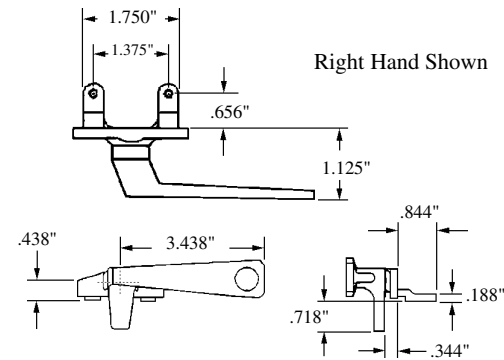

#03-38 RH Shown
#03-39 LH
Pole Ring Type
White Bronze

"A" Dim 1/2"
#03-50 RH Shown
#03-51 LH
White Bronze

#03-42 RH Shown
#03-43 LH
Pole Ring Type
White Bronze

#03-44 RH
#03-45 LH
Slim Line Type
White Bronze

Cam Handle — Offset Base

#014-02-1

Cam Handle — In-Line Base

#014-03-1

Cam Handle — Angle Base

#014-03-1

Pole Operated Cam Handle

#014-04-1