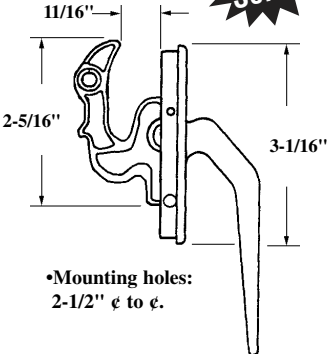

#023-09

Locking Handle