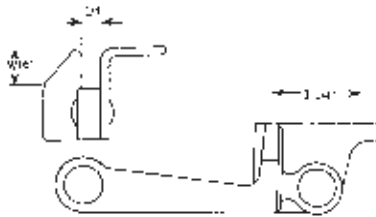

Cam Handles

#023-215
Dark Bronze

#023-238
Copper Color