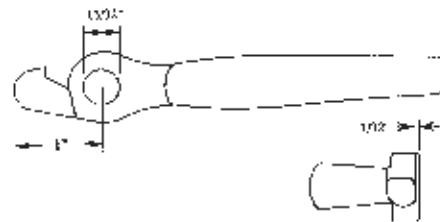

#023-219 RH Shown
#023-217 LH
Bronze Color

#023-240
Dark Bronze