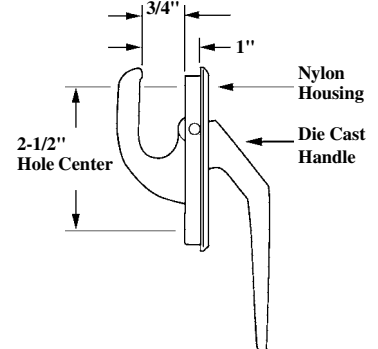

#03-38 RH Shown
#03-39 LH
Pole Ring Type
White Bronze

"A" Dim 1/2"
#03-50 RH Shown
#03-51 LH
White Bronze

#03-42 RH Shown
#03-43 LH
Pole Ring Type
White Bronze

#03-44 RH
#03-45 LH
Slim Line Type
White Bronze

Cam Handle — Offset Base

#014-02-1

Cam Handle — In-Line Base

#014-03-1

Cam Handle — Angle Base

#014-03-1

Pole Operated Cam Handle

#014-04-1

Locking Handle

#023-09

Locking Handle

#014-05-1

Locking Handle

#023-53

Locking Handle

XX = Specify Color