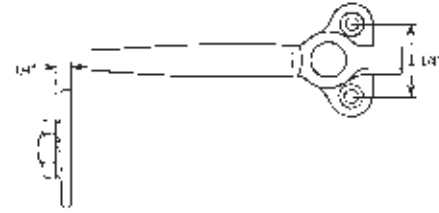

#023-235
Dark Bronze