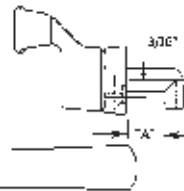

#023-60
Holes Tapped
White Bronze

#023-61
Rear Mount and Holes Tapped
White Bronze

#04-46 Removable Handle
#04-47 White Bronze

"A" Dim 1/2"
#03-46 RH Shown
#03-47 LH
White Bronze

"A" Dim 9/16"
#03-48 RH
#03-49 LH
White Bronze

#03-38 RH Shown
#03-39 LH
Pole Ring Type
White Bronze

"A" Dim 1/2"
#03-50 RH Shown
#03-51 LH
White Bronze

#03-42 RH Shown
#03-43 LH
Pole Ring Type
White Bronze

#03-44 RH
#03-45 LH
Slim Line Type
White Bronze