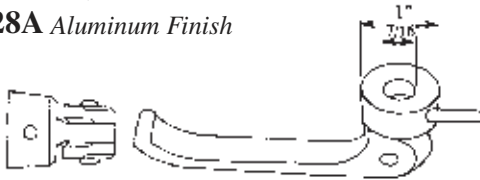

#023-206
Copper Color

#023-288 Bronze
#023-228A Aluminum Finish