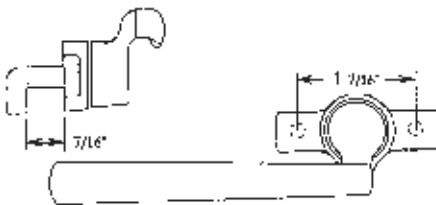

#023-60
Holes Tapped
White Bronze

#023-61
Rear Mount and Holes Tapped
White Bronze

#04-46 Removable Handle
#04-47 White Bronze

"A" Dim 1/2"
#03-46 RH Shown
#03-47 LH
White Bronze

"A" Dim 9/16"
#03-48 RH
#03-49 LH
White Bronze