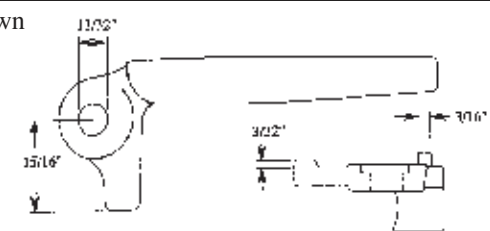

Cam Handles

"A" Specify