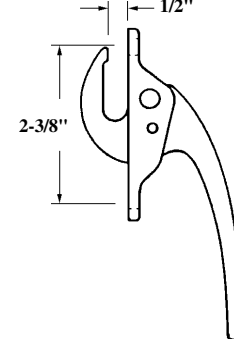

#023-60
Holes Tapped
White Bronze

#023-61
Rear Mount and Holes Tapped
White Bronze

#04-46 Removable Handle
#04-47 White Bronze

"A" Dim 1/2"
#03-46 RH Shown
#03-47 LH
White Bronze

"A" Dim 9/16"
#03-48 RH
#03-49 LH
White Bronze

#03-38 RH Shown
#03-39 LH
Pole Ring Type
White Bronze

"A" Dim 1/2"
#03-50 RH Shown
#03-51 LH
White Bronze

#03-42 RH Shown
#03-43 LH
Pole Ring Type
White Bronze

#03-44 RH
#03-45 LH
Slim Line Type
White Bronze

Cam Handle — Offset Base

#014-02-1

Cam Handle — In-Line Base

#014-03-1

Cam Handle — Angle Base

#014-03-1

Pole Operated Cam Handle

#014-04-1

Locking Handle

#023-09

Locking Handle

#014-05-1

Locking Handle

#023-53

Locking Handle

XX = Specify Color