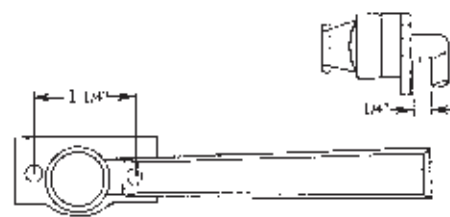

#023-60
Holes Tapped
White Bronze

#023-61
Rear Mount and Holes Tapped
White Bronze

#04-46 Removable Handle
#04-47 White Bronze

"A" Dim 1/2"
#03-46 RH Shown
#03-47 LH
White Bronze

"A" Dim 9/16"
#03-48 RH
#03-49 LH
White Bronze