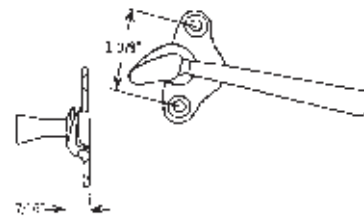

Cam Handles

#03-62 RH Shown
#03-63 LH
White Bronze

#03-64 RH Shown
#03-65 LH
White Bronze

#03-66 RH Shown
#03-67 LH
White Bronze

#023-225
Dark Bronze

#023-251
Copper Color

#023-279

#023-8988
White Bronze

#023-203

#023-242 RH Shown
#023-243 LH
Dark Bronze

#023-235
Dark Bronze

#023-211
Red Bronze Finish

#023-027
Screw Set
Single Hole Handle
Mounting Hardware

#023-230 RH Shown
#023-231 LH

#023-62 RH Shown
#023-63 LH
White Bronze

#023-204
Clevis

#023-022
Clevis Screw

023-10
Mounting Assembling
4 Parts