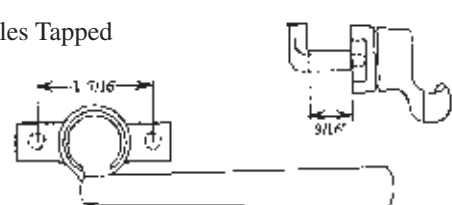

#023-60
Holes Tapped
White Bronze

#023-61
Rear Mount and Holes Tapped
White Bronze

#04-46 Removable Handle
#04-47 White Bronze

"A" Dim 1/2"
#03-46 RH Shown
#03-47 LH
White Bronze

"A" Dim 9/16"
#03-48 RH
#03-49 LH
White Bronze